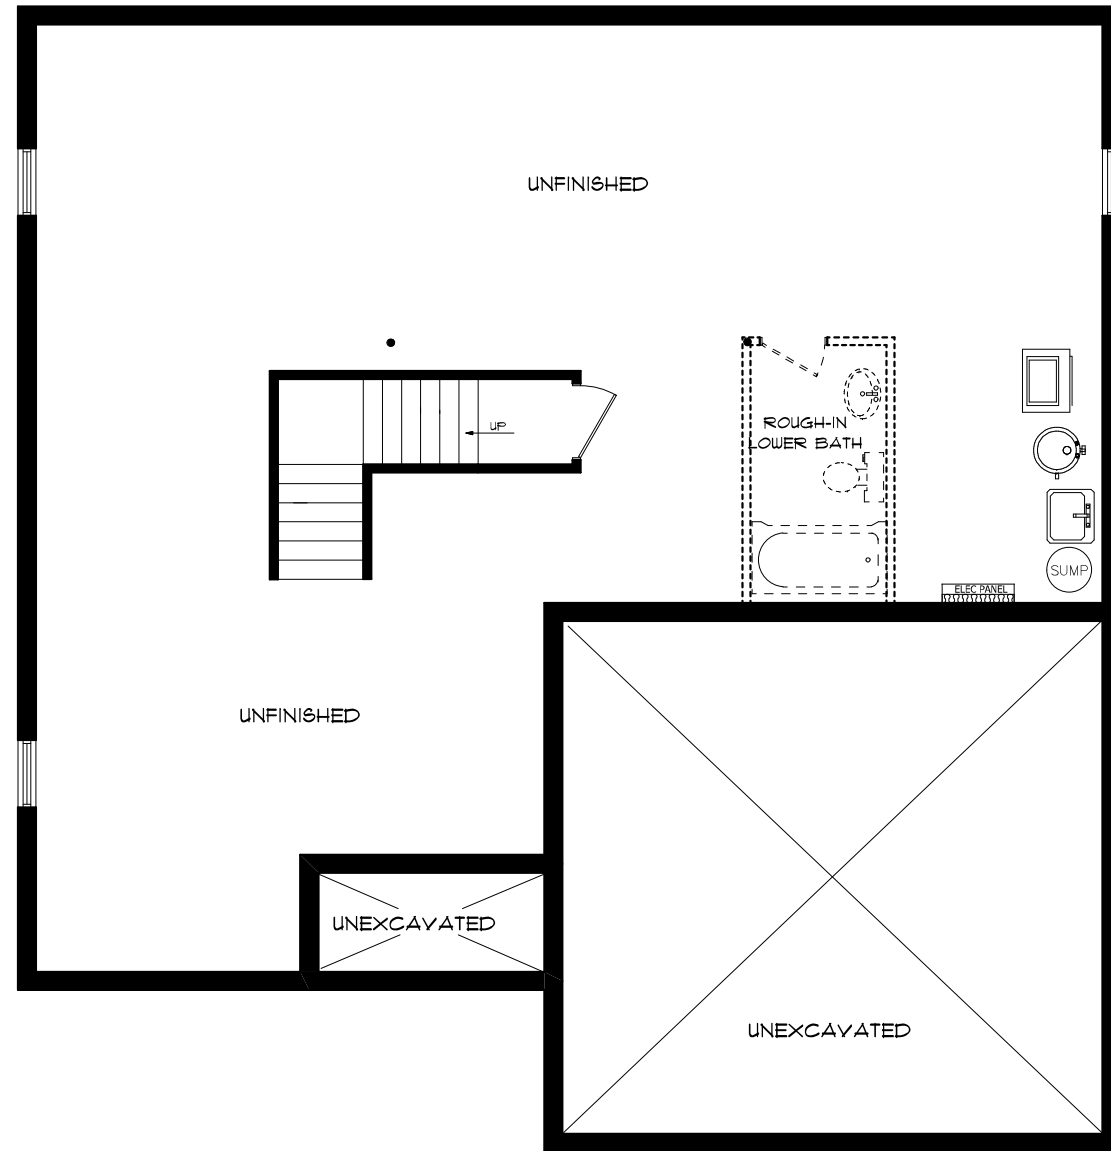

"THE ESSEX III"
IN VICTORIA WOODS
1165 SQ.FT.

FRONT ELEVATION

REAR ELEVATION

SEELEY
HOMES
CUSTOM HOMES BY SEELEY

"THE ESSEX III" IN VICTORIA WOODS 1165 SQ.FT.

FOUNDATION PLAN

FIRST FLOOR PLAN