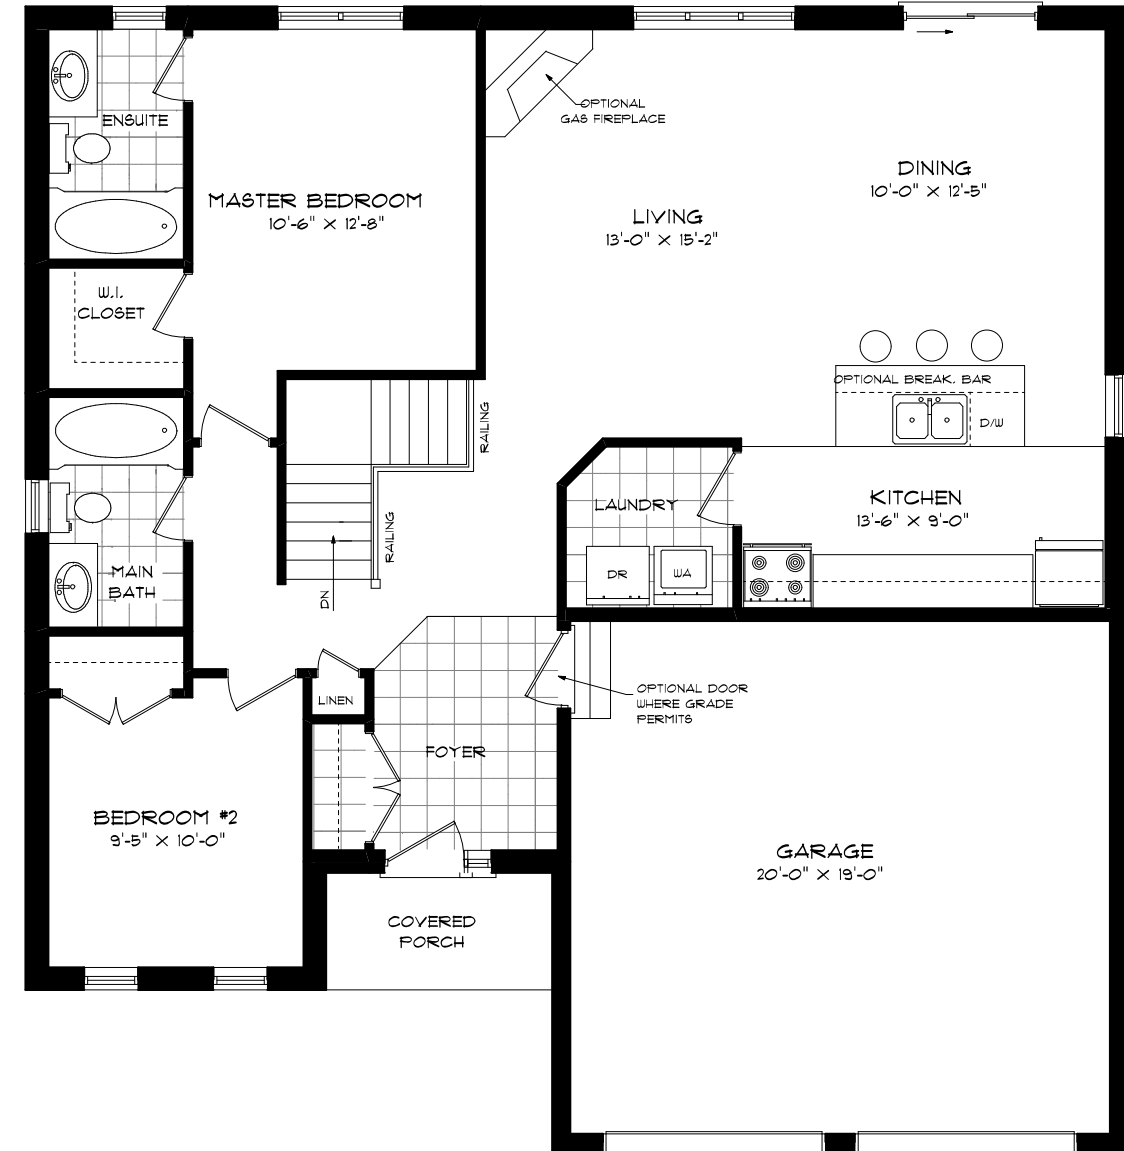

"THE ESSEX III"
IN VICTORIA WOODS
1165 SQ.FT.

FRONT ELEVATION

REAR ELEVATION

SEELEY
HOMES
CUSTOM HOMES BY SEELEY

"THE ESSEX III" IN VICTORIA WOODS 1165 SQ.FT.

FOUNDATION PLAN

FIRST FLOOR PLAN