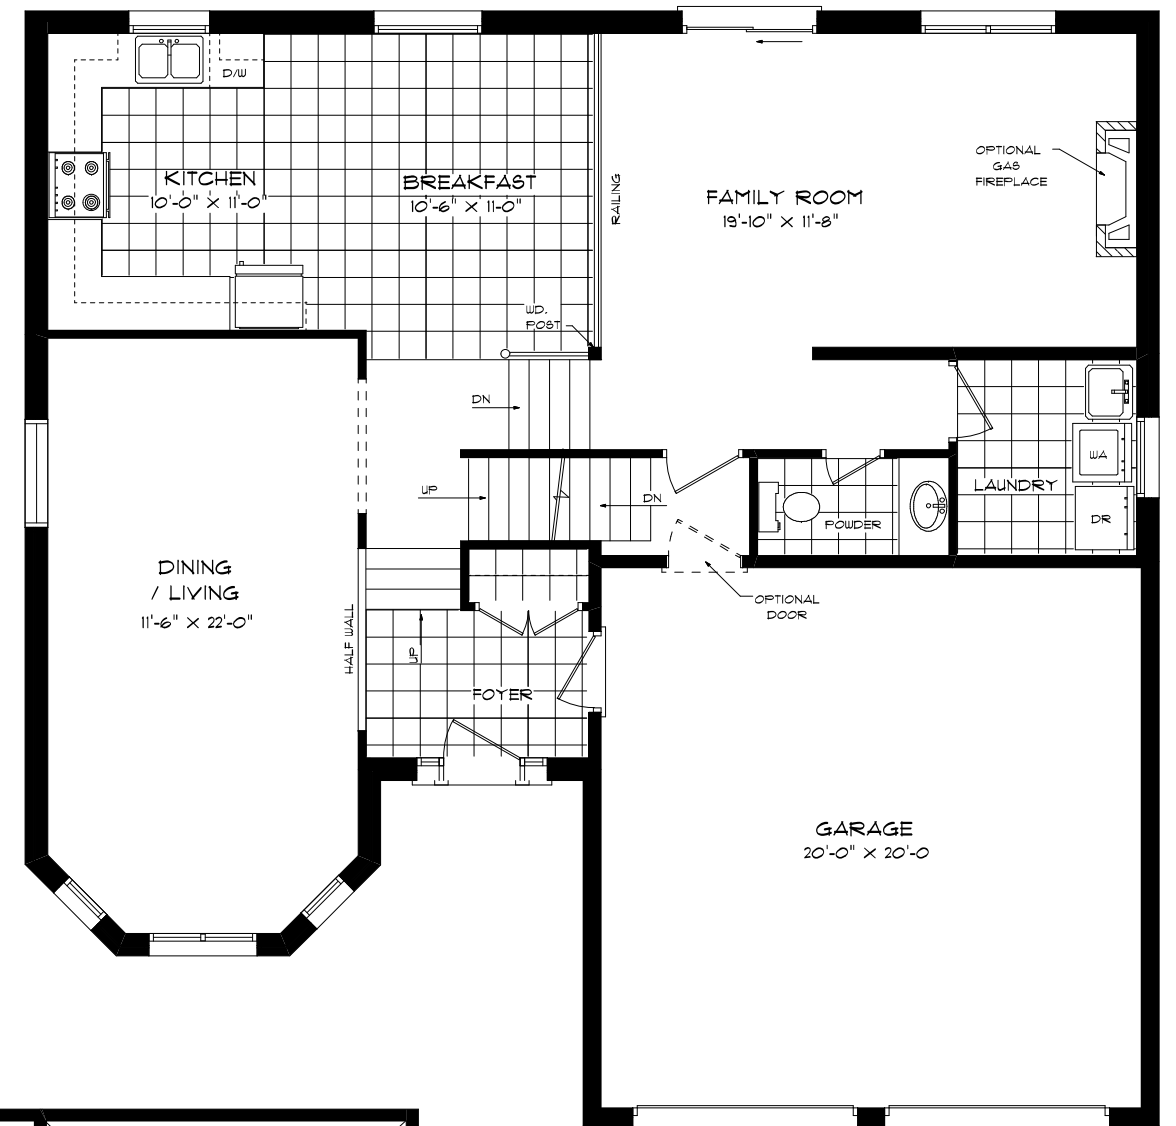

"THE DOVER"  
IN VICTORIA HARBOUR  
1827 SQ.FT.

FRONT ELEVATION

REAR ELEVATION

**SEELEY**  
**HOMES**  
CUSTOM HOMES BY SEELEY

# "THE DOVER" IN VICTORIA HARBOUR 1827 SQ.FT.

SECOND FLOOR PLAN

FIRST FLOOR PLAN

FOUNDATION PLAN