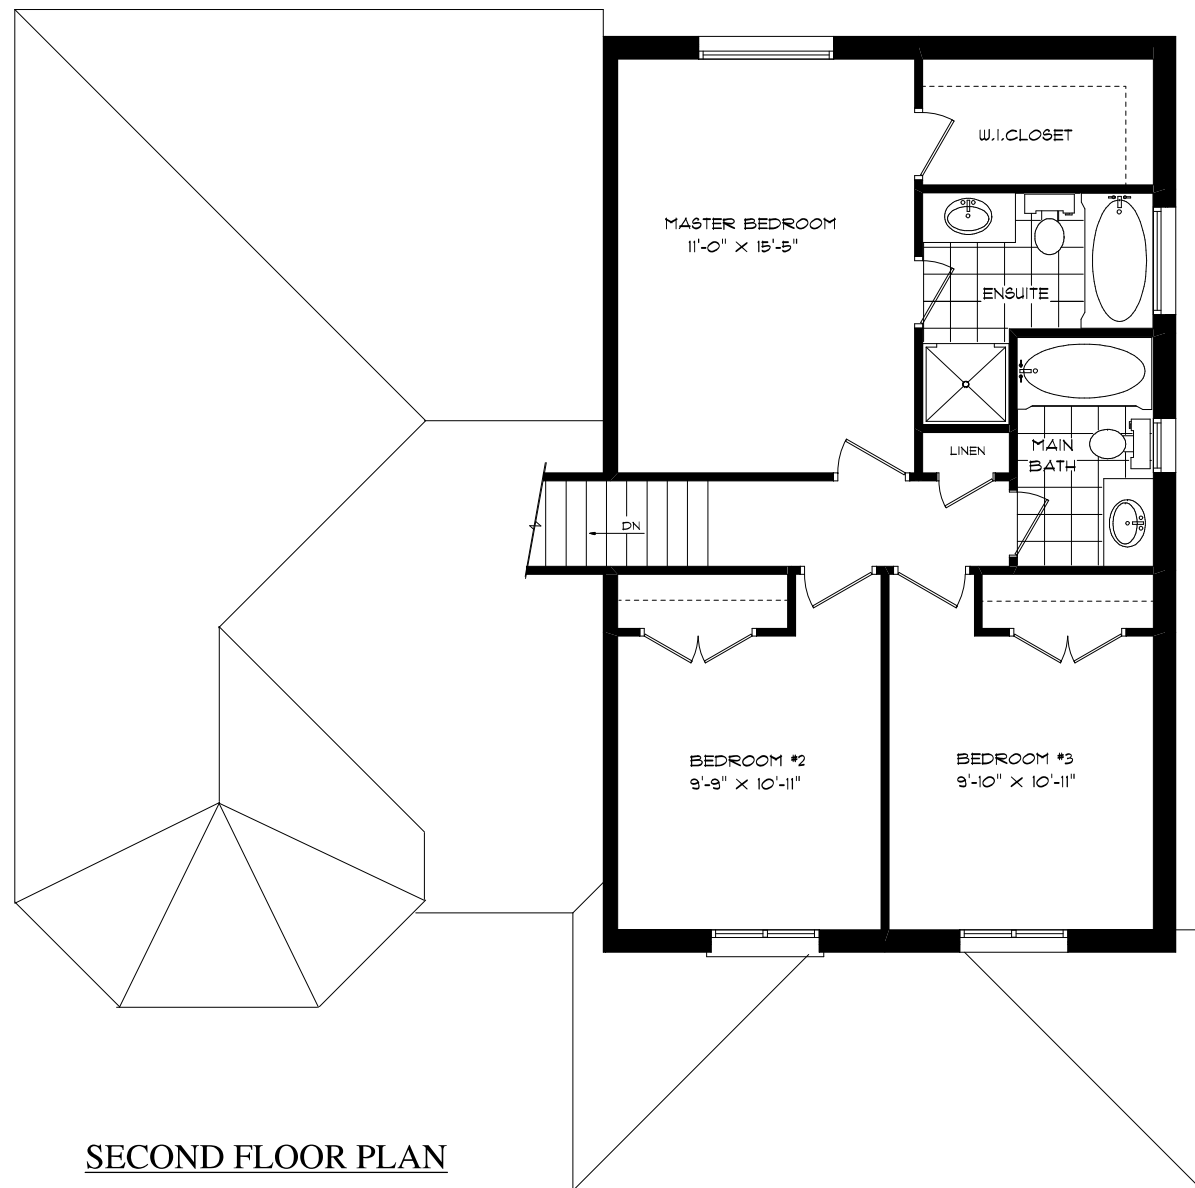

"THE DOVER"  
IN VICTORIA HARBOUR  
1827 SQ.FT.

FRONT ELEVATION

REAR ELEVATION

**SEELEY**  
**HOMES**  
CUSTOM HOMES BY SEELEY

# "THE DOVER" IN VICTORIA HARBOUR 1827 SQ.FT.

SECOND FLOOR PLAN

FIRST FLOOR PLAN

FOUNDATION PLAN