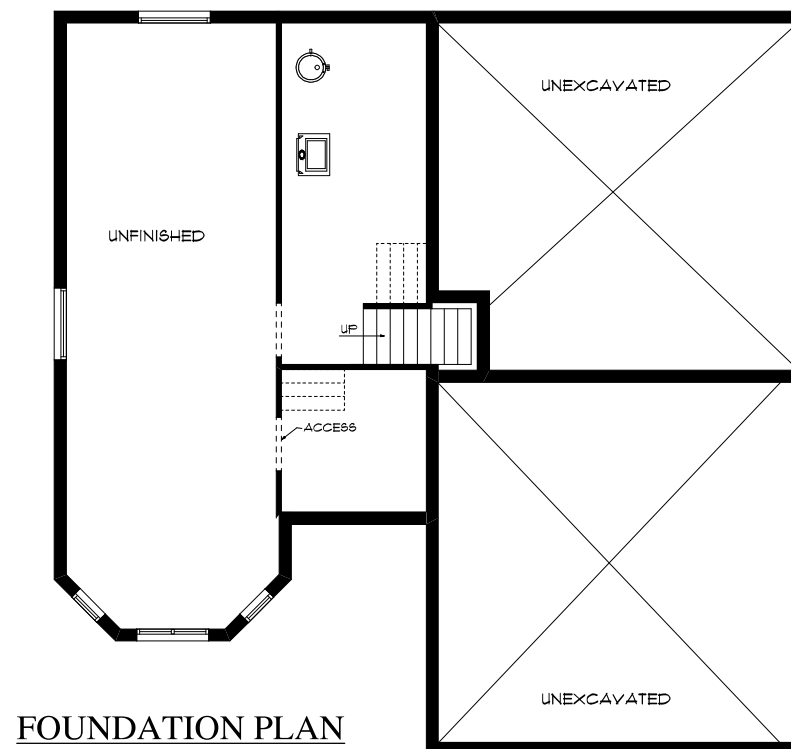

"THE DOVER"  
IN VICTORIA HARBOUR  
1827 SQ.FT.

FRONT ELEVATION

REAR ELEVATION

**SEELEY**  
**HOMES**  
CUSTOM HOMES BY SEELEY

# "THE DOVER" IN VICTORIA HARBOUR 1827 SQ.FT.

SECOND FLOOR PLAN

FIRST FLOOR PLAN

FOUNDATION PLAN