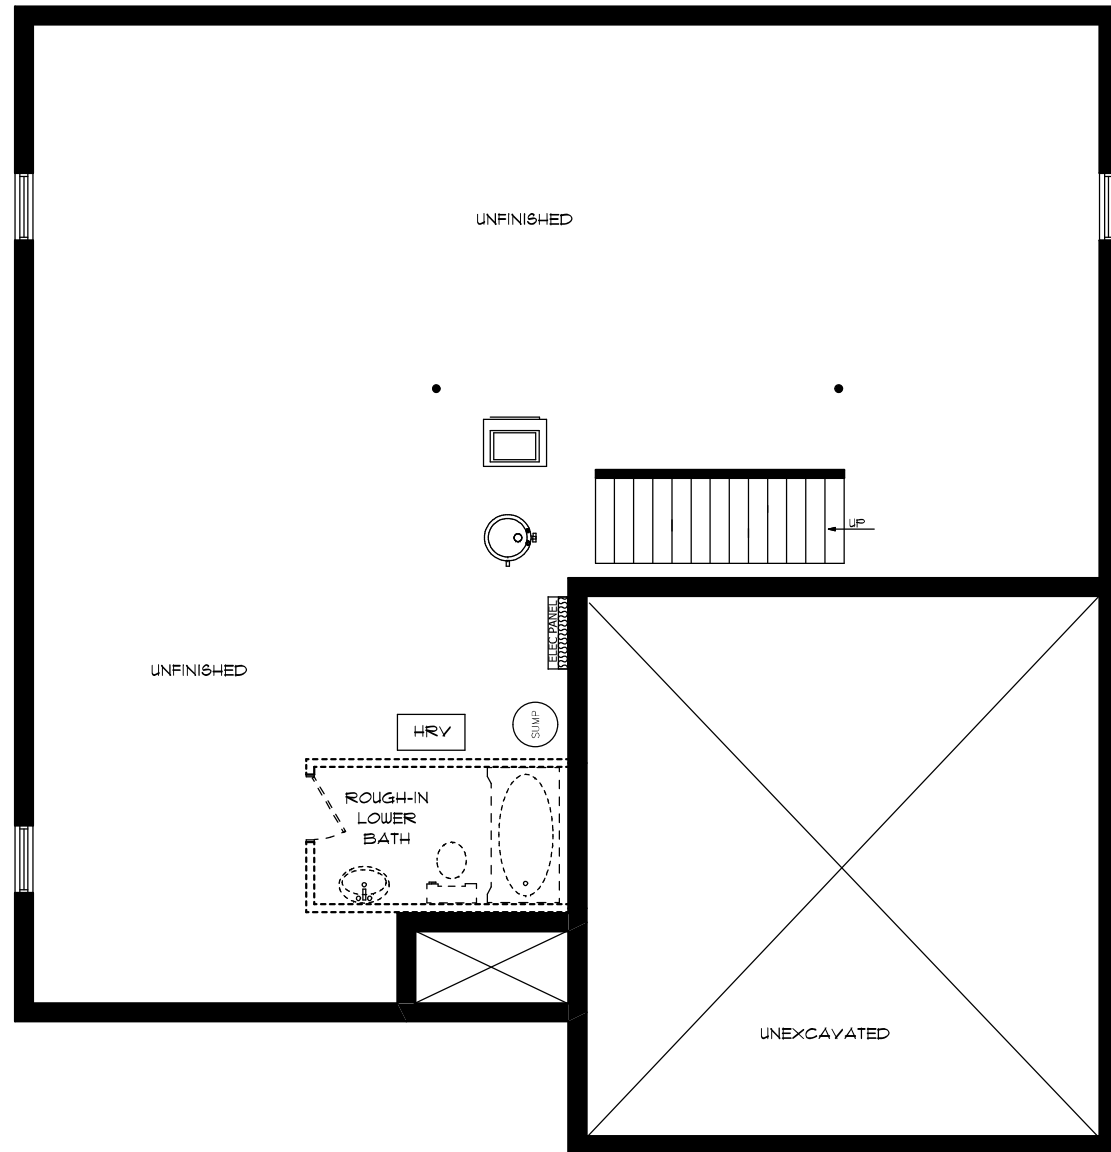

"THE WINDSOR IV"  
IN VICTORIA GLEN  
1204 SQ.FT.

FRONT ELEVATION

REAR ELEVATION

**SEELEY  
HOMES**  
CUSTOM HOMES BY SEELEY

# "THE WINDSOR IV"

IN VICTORIA GLEN  
1204 SQ.FT.

FOUNDATION PLAN

FIRST FLOOR PLAN