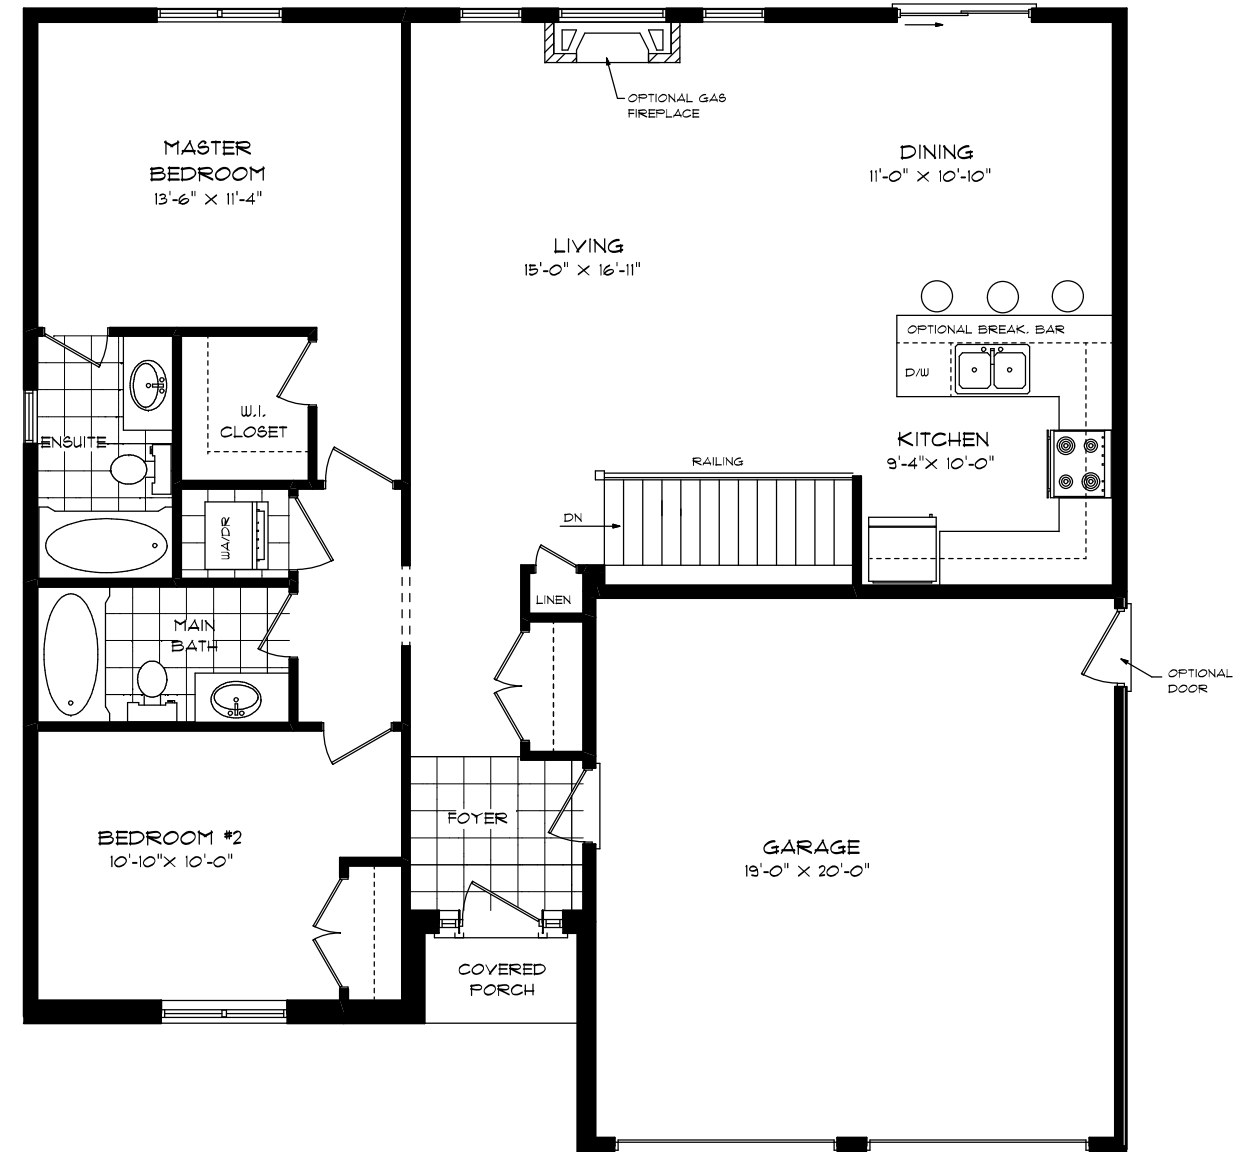

"THE WINDSOR IV"  
IN VICTORIA GLEN  
1204 SQ.FT.

FRONT ELEVATION

REAR ELEVATION

**SEELEY  
HOMES**  
CUSTOM HOMES BY SEELEY

# "THE WINDSOR IV"

IN VICTORIA GLEN  
1204 SQ.FT.

FOUNDATION PLAN

FIRST FLOOR PLAN