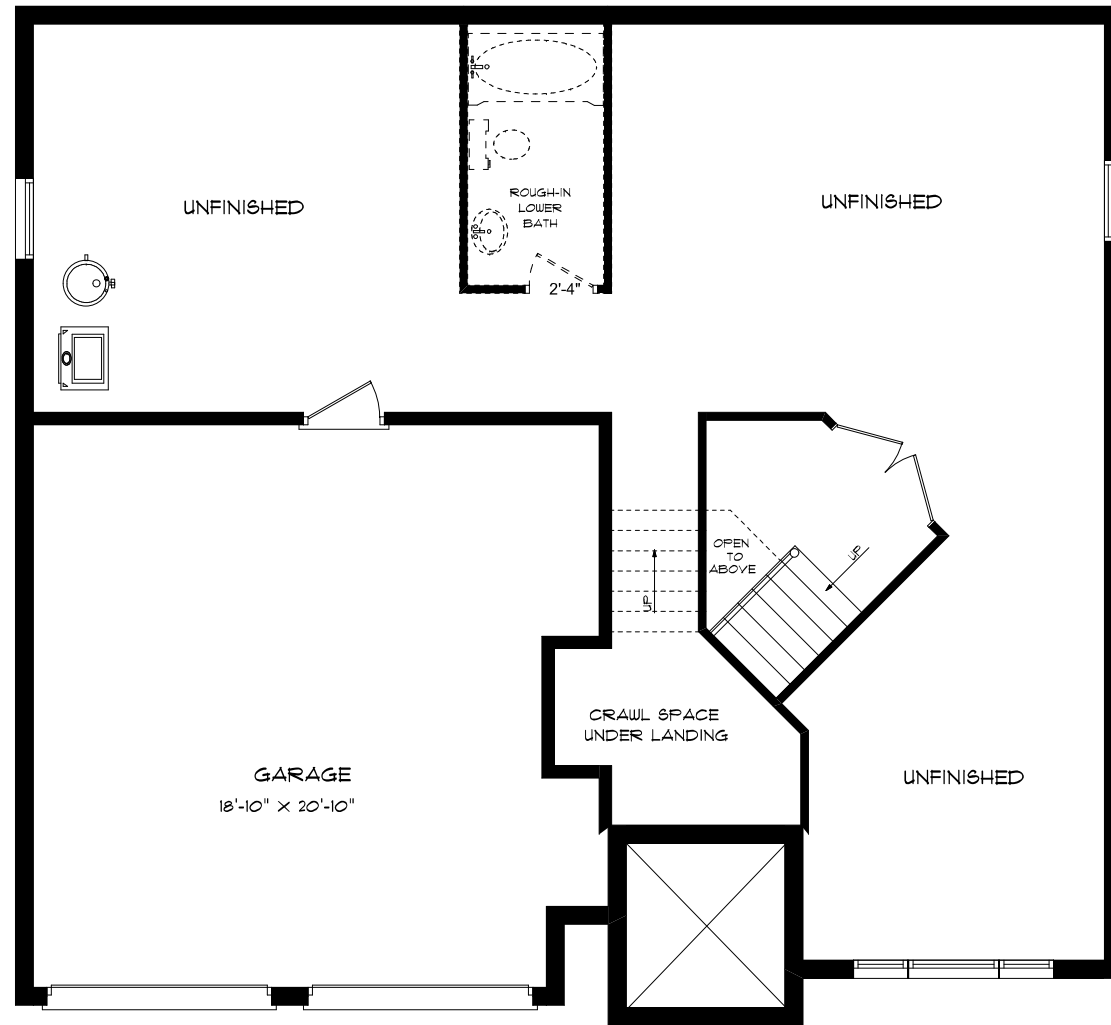

"THE RICHMOND IV"
IN VICTORIA GLEN
1462 SQ.FT.

FRONT ELEVATION

REAR ELEVATION

SEELEY
HOMES
CUSTOM HOMES BY SEELEY

"THE RICHMOND IV"

IN VICTORIA GLEN
1462 SQ.FT.

FOUNDATION PLAN

FIRST FLOOR PLAN