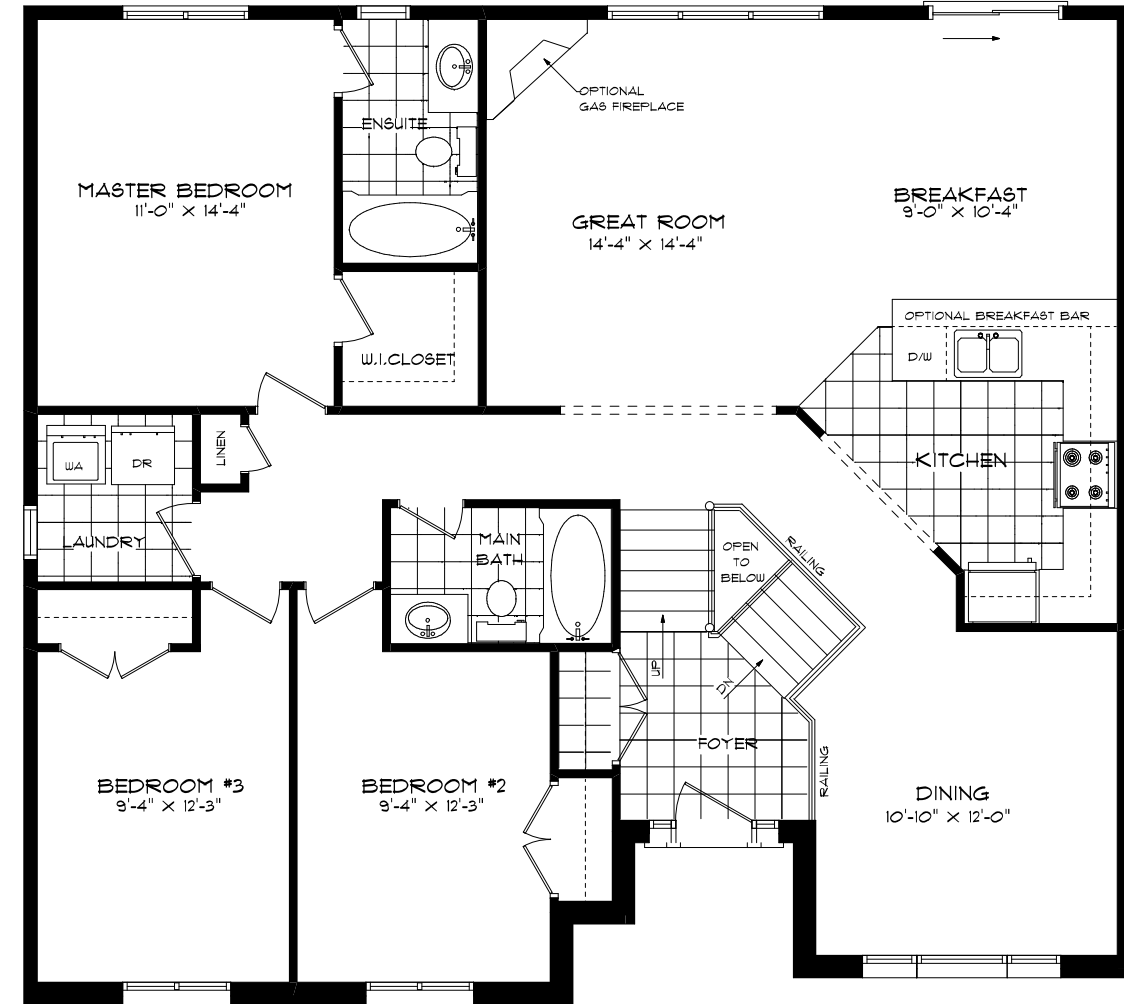

"THE RICHMOND IV"
IN VICTORIA GLEN
1462 SQ.FT.

FRONT ELEVATION

REAR ELEVATION

SEELEY
HOMES
CUSTOM HOMES BY SEELEY

"THE RICHMOND IV"

IN VICTORIA GLEN
1462 SQ.FT.

FOUNDATION PLAN

FIRST FLOOR PLAN