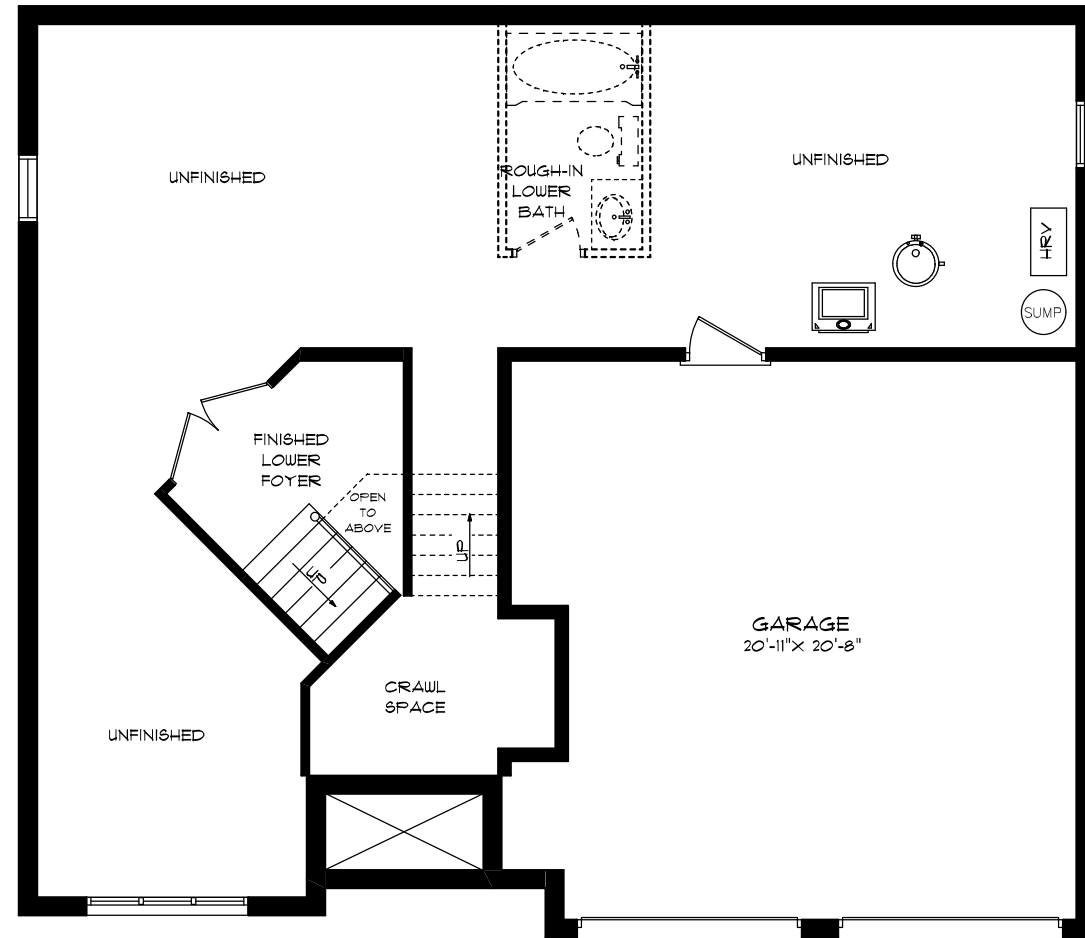

"THE PORTLAND IV"  
IN VICTORIA GLEN  
1329 SQ.FT.

FRONT ELEVATION

REAR ELEVATION

**SEELEY**  
**HOMES**  
CUSTOM HOMES BY SEELEY

# "THE PORTLAND IV"

### 1329 SQ.FT.

FOUNDATION PLAN

FIRST FLOOR PLAN