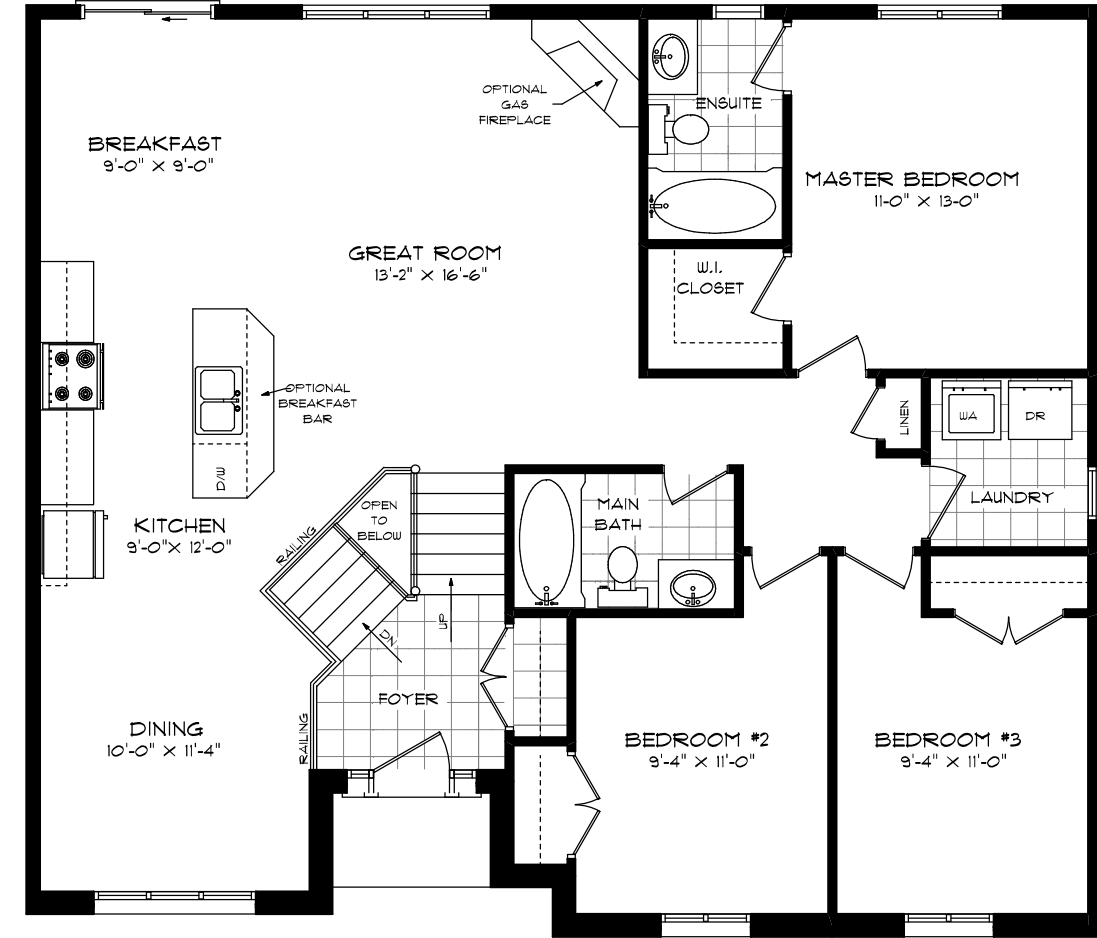

"THE PORTLAND IV"  
IN VICTORIA GLEN  
1329 SQ.FT.

FRONT ELEVATION

REAR ELEVATION

**SEELEY**  
**HOMES**  
CUSTOM HOMES BY SEELEY

# "THE PORTLAND IV"

## IN VICTORIA GLEN

### 1329 SQ.FT.

FOUNDATION PLAN

FIRST FLOOR PLAN