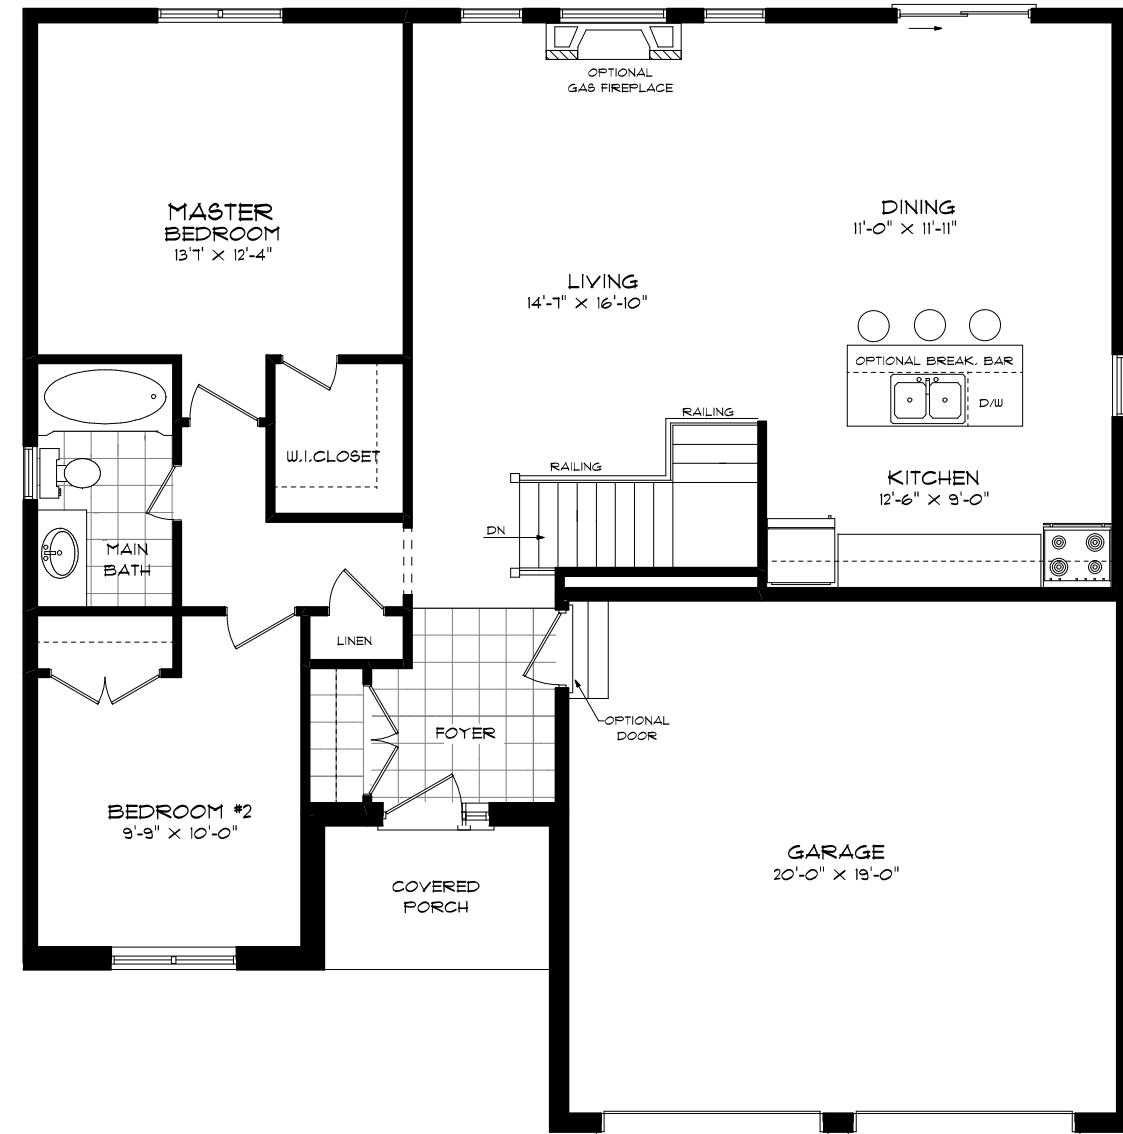

"THE MUNCASTER IV"
IN VICTORIA GLEN
1122 SQ.FT.

FRONT ELEVATION

REAR ELEVATION

SEELEY
HOMES
CUSTOM HOMES BY SEELEY

"THE MUNCASTER IV"

IN VICTORIA GLEN
1122 SQ.FT.

FOUNDATION PLAN

FIRST FLOOR PLAN