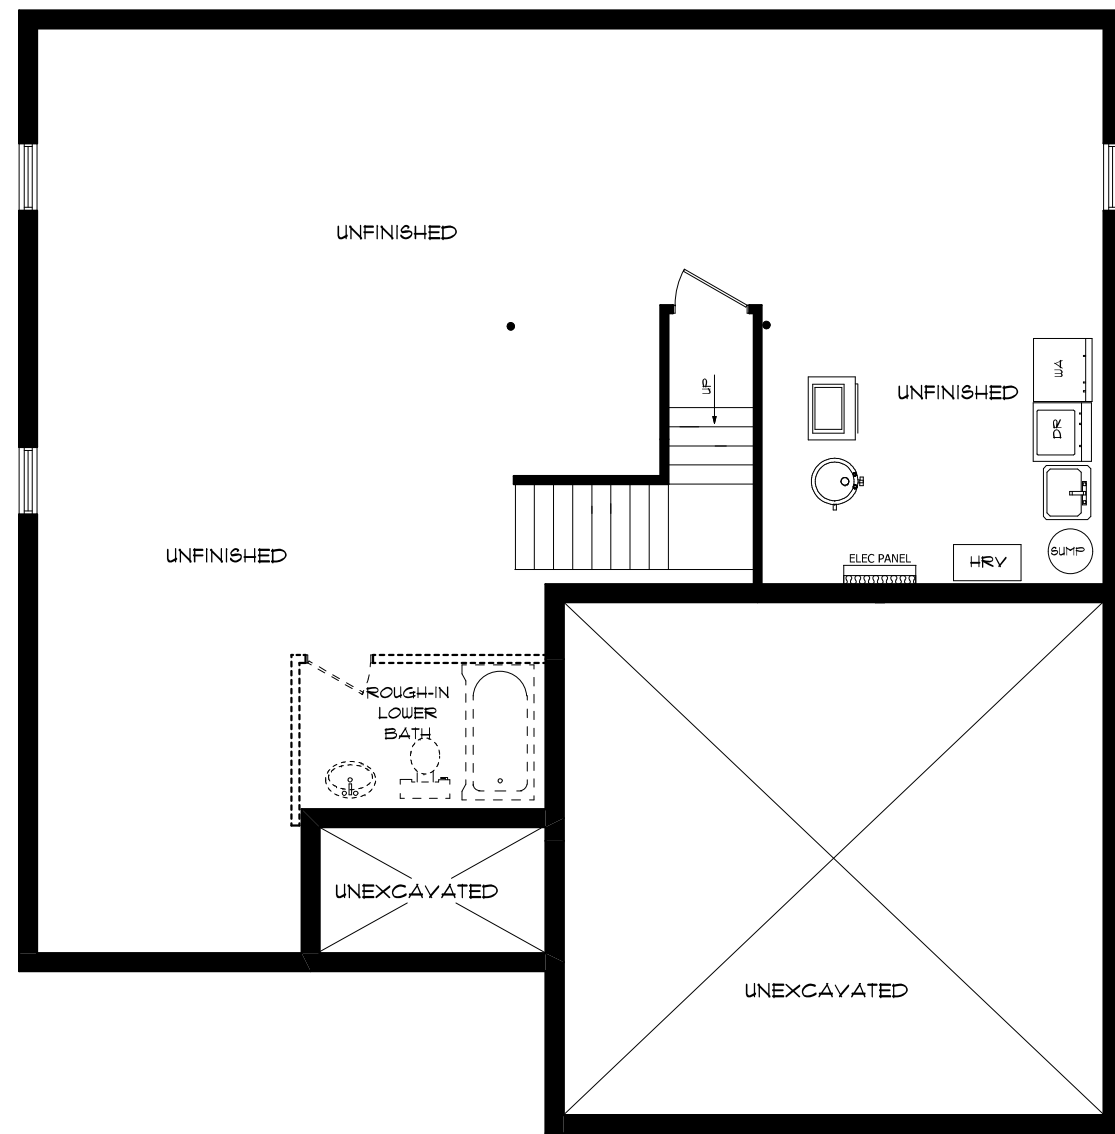

"THE MUNCASTER IV"
IN VICTORIA GLEN
1122 SQ.FT.

FRONT ELEVATION

REAR ELEVATION

SEELEY
HOMES
CUSTOM HOMES BY SEELEY

"THE MUNCASTER IV"

IN VICTORIA GLEN
1122 SQ.FT.

FOUNDATION PLAN

FIRST FLOOR PLAN