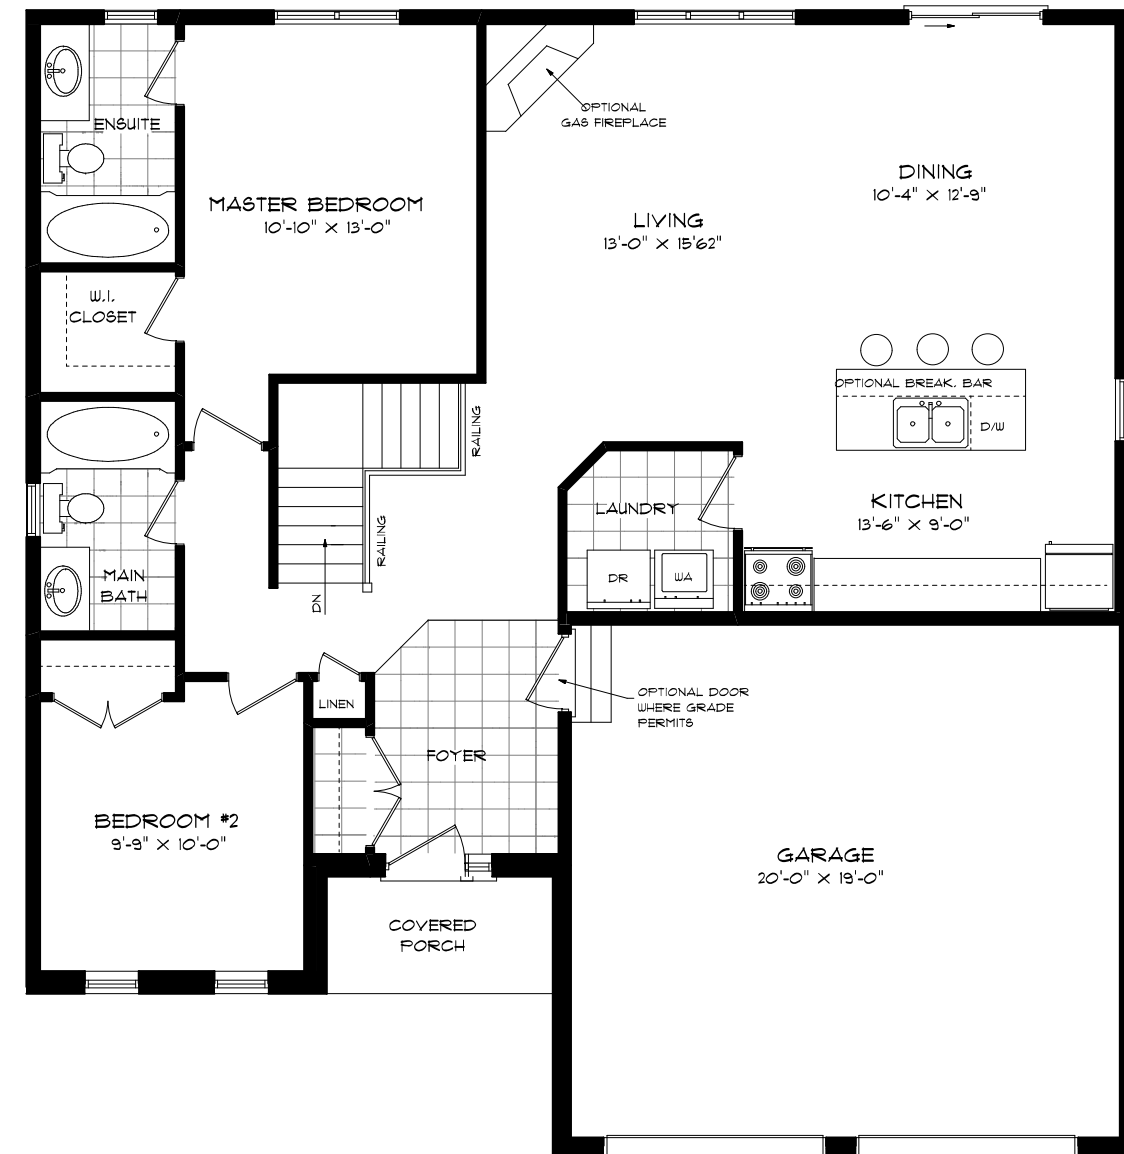

"THE ESSEX IV"  
IN VICTORIA GLEN  
1165 SQ.FT.

FRONT ELEVATION

REAR ELEVATION

**SEELEY**  
**HOMES**  
CUSTOM HOMES BY SEELEY

# "THE ESSEX IV" IN VICTORIA GLEN 1165 SQ.FT.

FOUNDATION PLAN

FIRST FLOOR PLAN