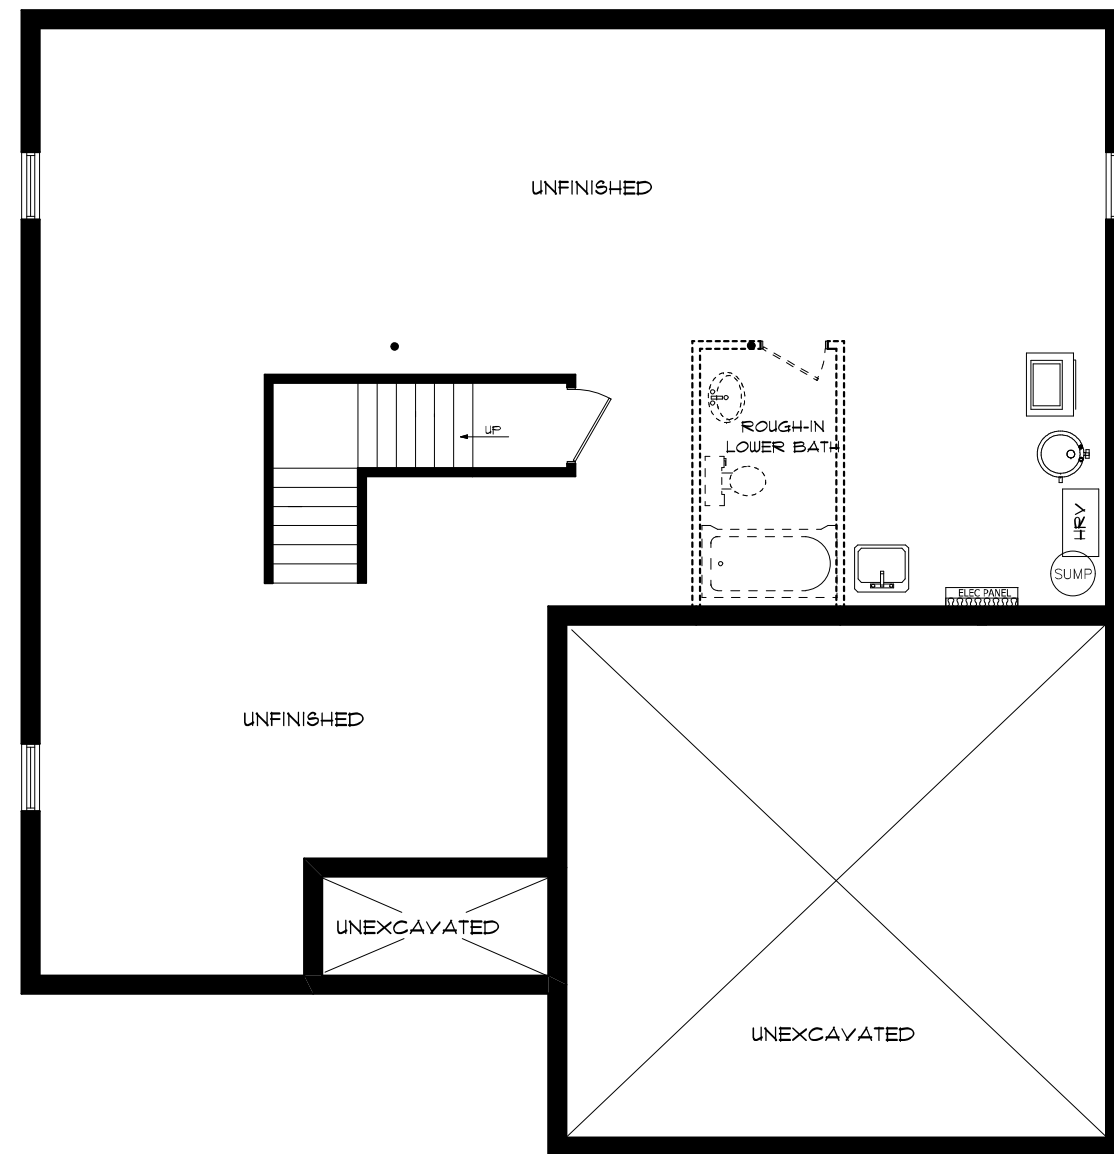

"THE ESSEX IV"  
IN VICTORIA GLEN  
1165 SQ.FT.

FRONT ELEVATION

REAR ELEVATION

**SEELEY**  
**HOMES**  
CUSTOM HOMES BY SEELEY

# "THE ESSEX IV" IN VICTORIA GLEN 1165 SQ.FT.

FOUNDATION PLAN

FIRST FLOOR PLAN