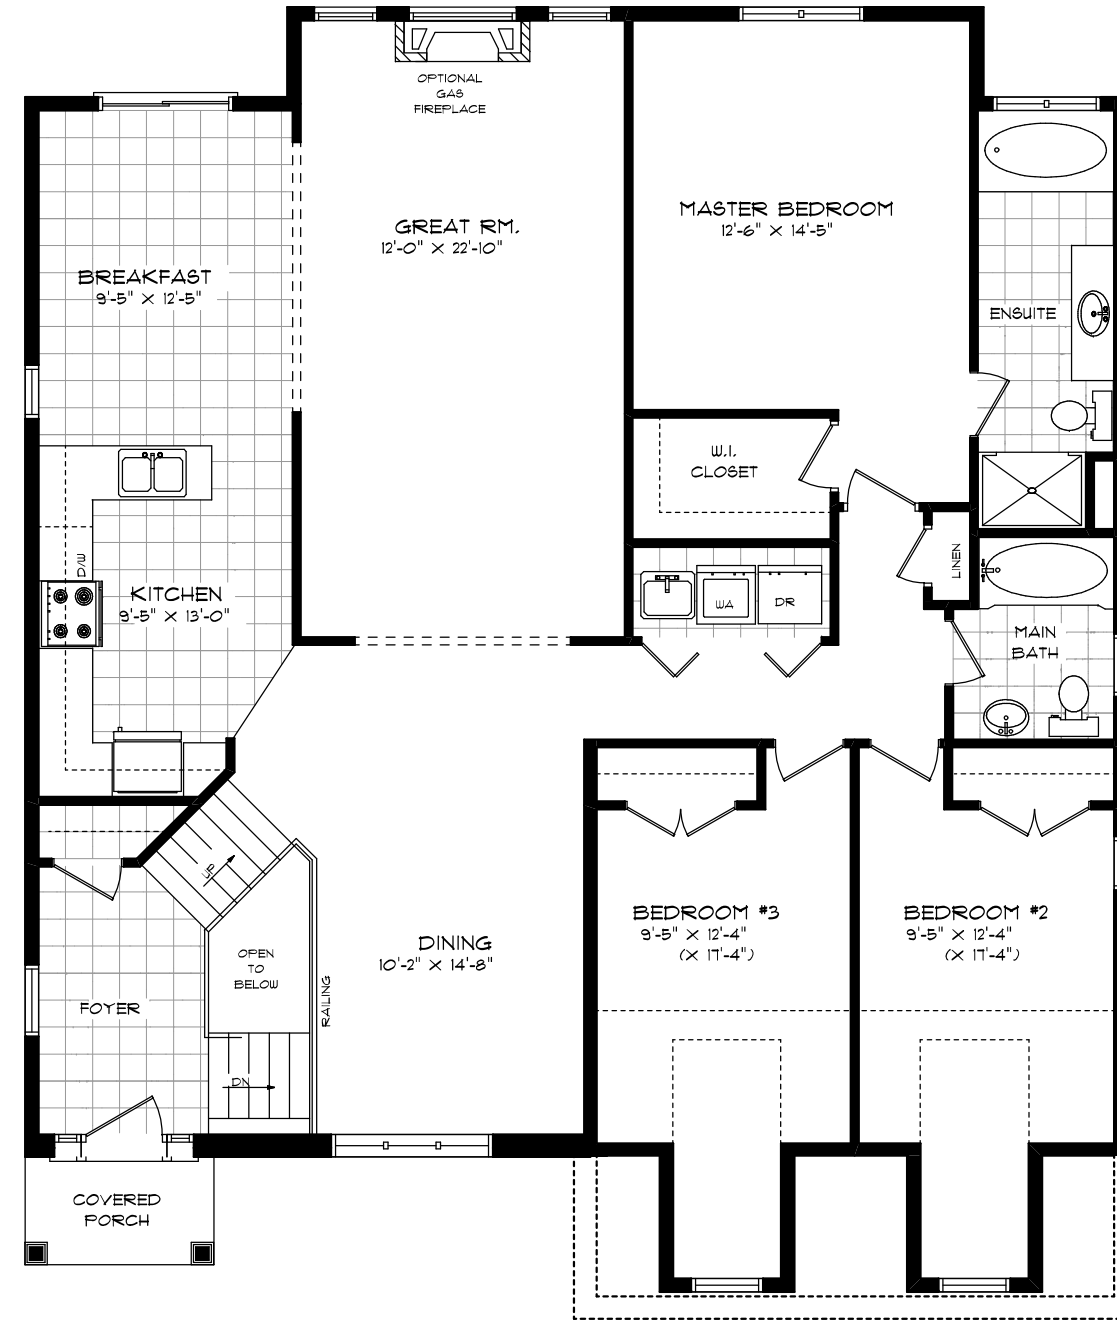

"THE CARDIFF IV"
IN VICTORIA GLEN
1739 SQ.FT.

FRONT ELEVATION

REAR ELEVATION

**SEELEY
HOMES**
CUSTOM HOMES BY SEELEY

"THE CARDIFF IV"

IN VICTORIA GLEN
1739 SQ.FT.

FOUNDATION PLAN

FIRST FLOOR PLAN