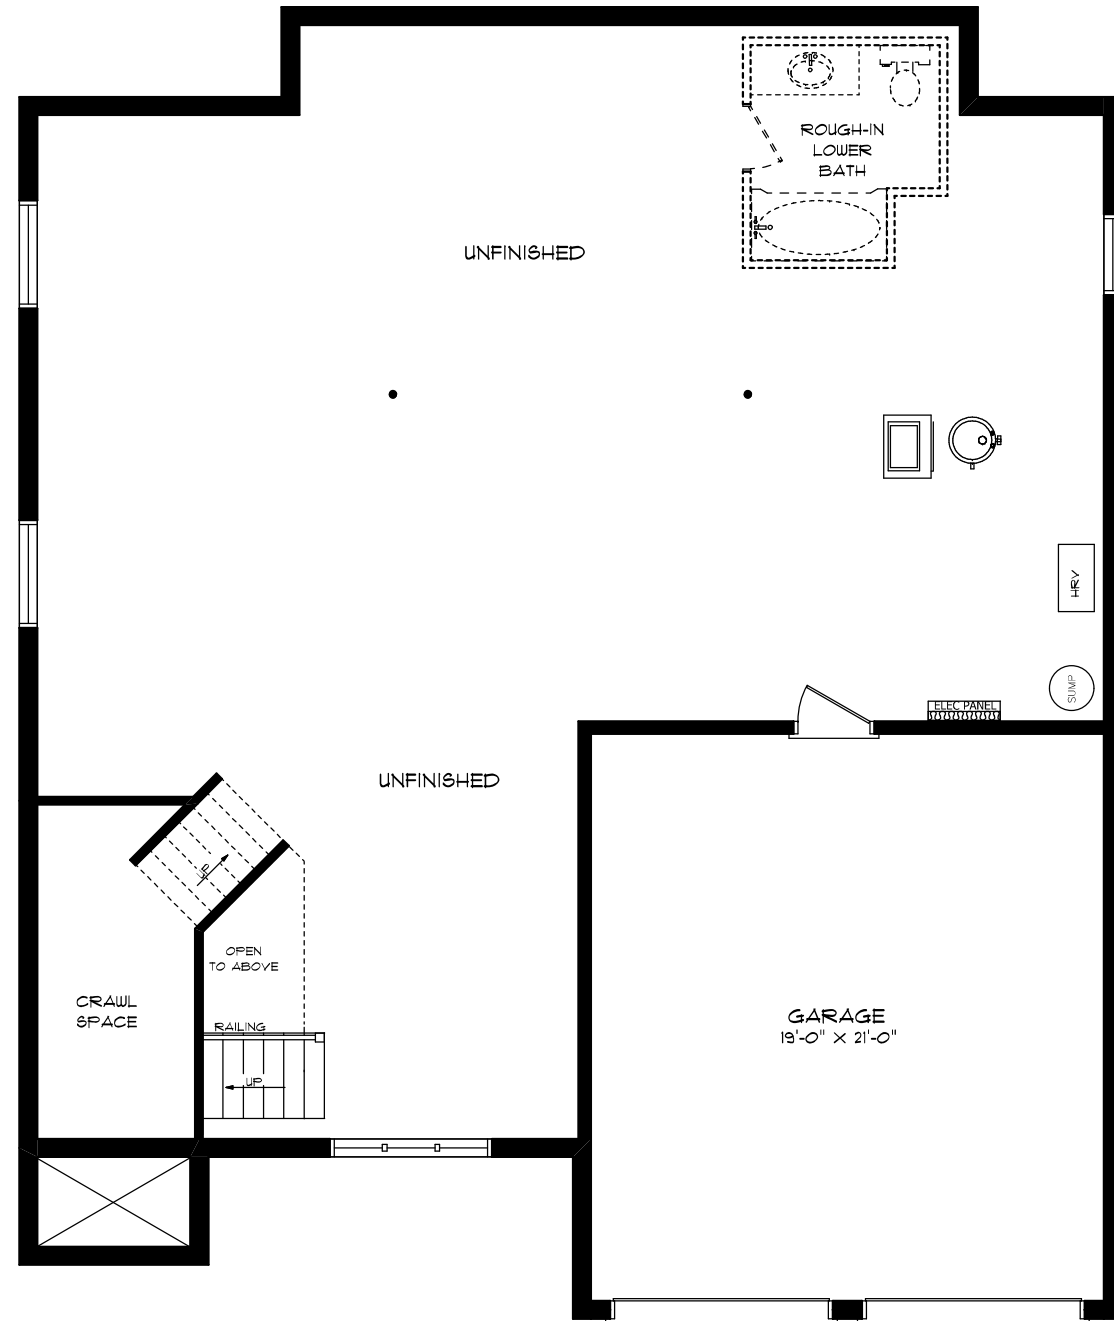

"THE CARDIFF IV"
IN VICTORIA GLEN
1739 SQ.FT.

FRONT ELEVATION

REAR ELEVATION

**SEELEY
HOMES**
CUSTOM HOMES BY SEELEY

"THE CARDIFF IV"

IN VICTORIA GLEN
1739 SQ.FT.

FOUNDATION PLAN

FIRST FLOOR PLAN