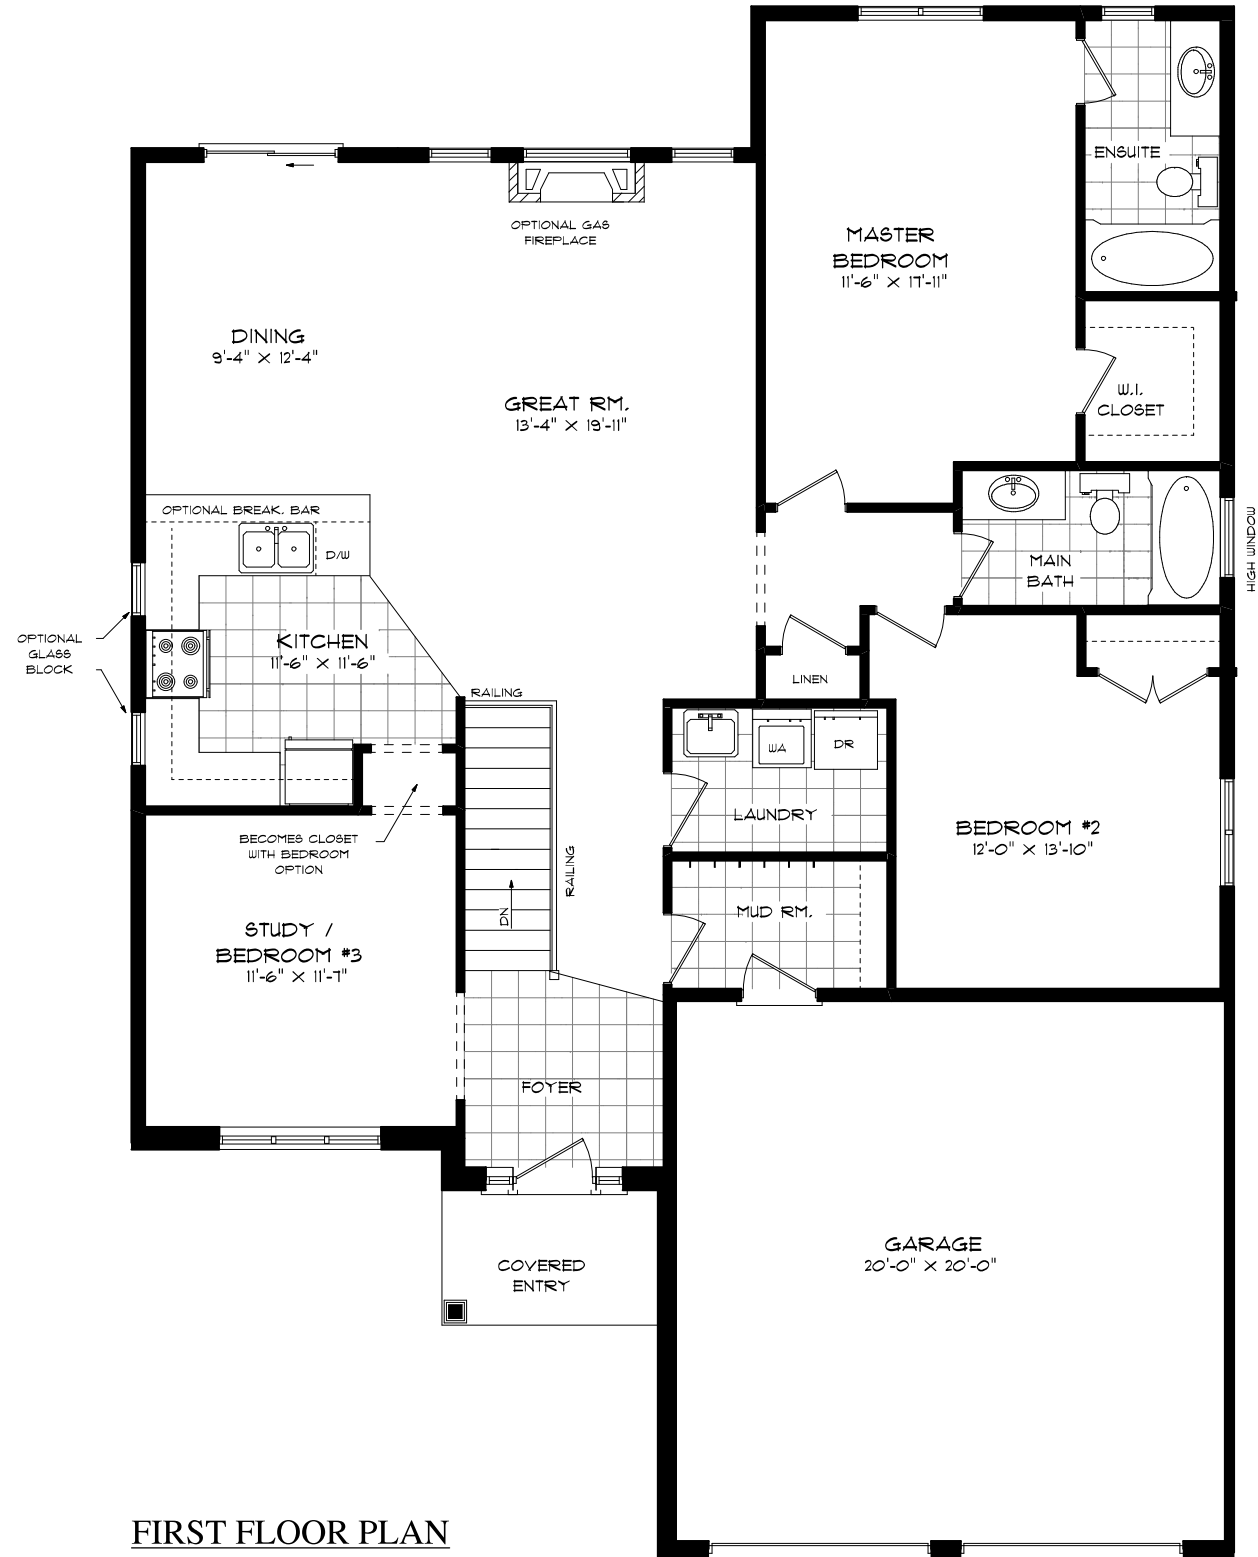

"THE BUCKINGHAM IV"
IN VICTORIA GLEN
1509 SQ.FT.

FRONT ELEVATION

REAR ELEVATION

SEELEY
HOMES
CUSTOM HOMES BY SEELEY

"THE BUCKINGHAM IV"

IN VICTORIA GLEN
1509 SQ.FT.

FOUNDATION PLAN

FIRST FLOOR PLAN