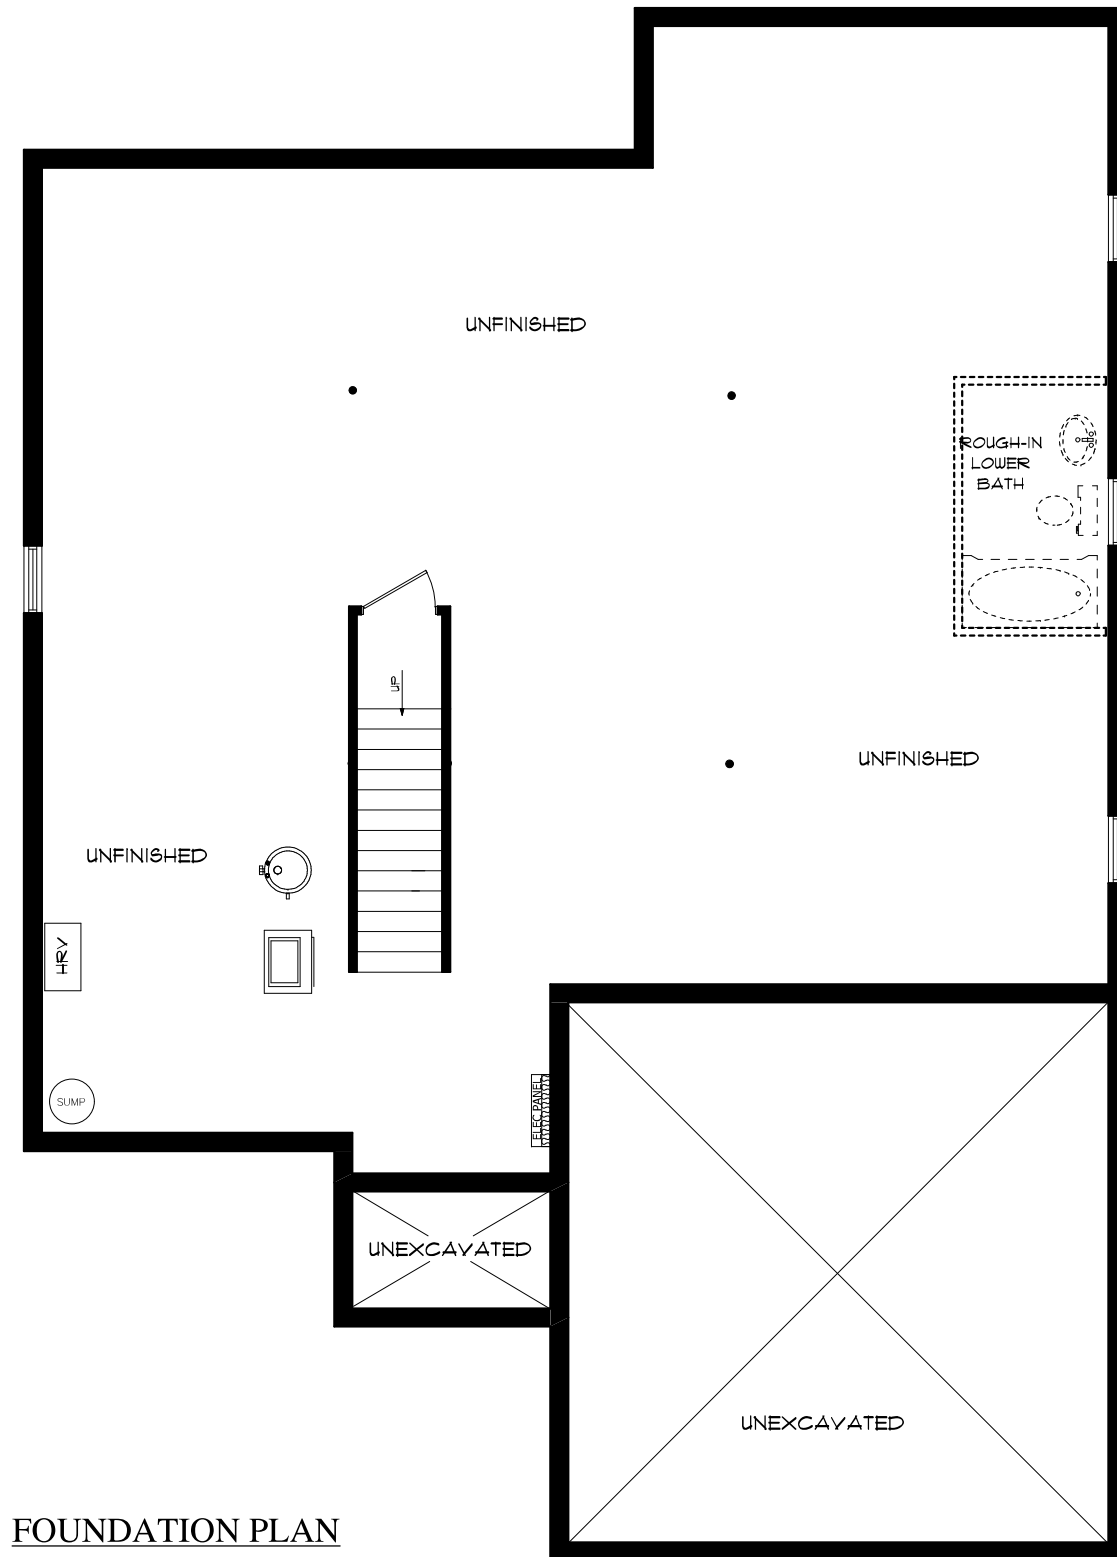

"THE BUCKINGHAM IV"
IN VICTORIA GLEN
1509 SQ.FT.

FRONT ELEVATION

REAR ELEVATION

SEELEY
HOMES
CUSTOM HOMES BY SEELEY

"THE BUCKINGHAM IV"

IN VICTORIA GLEN
1509 SQ.FT.

FOUNDATION PLAN

FIRST FLOOR PLAN