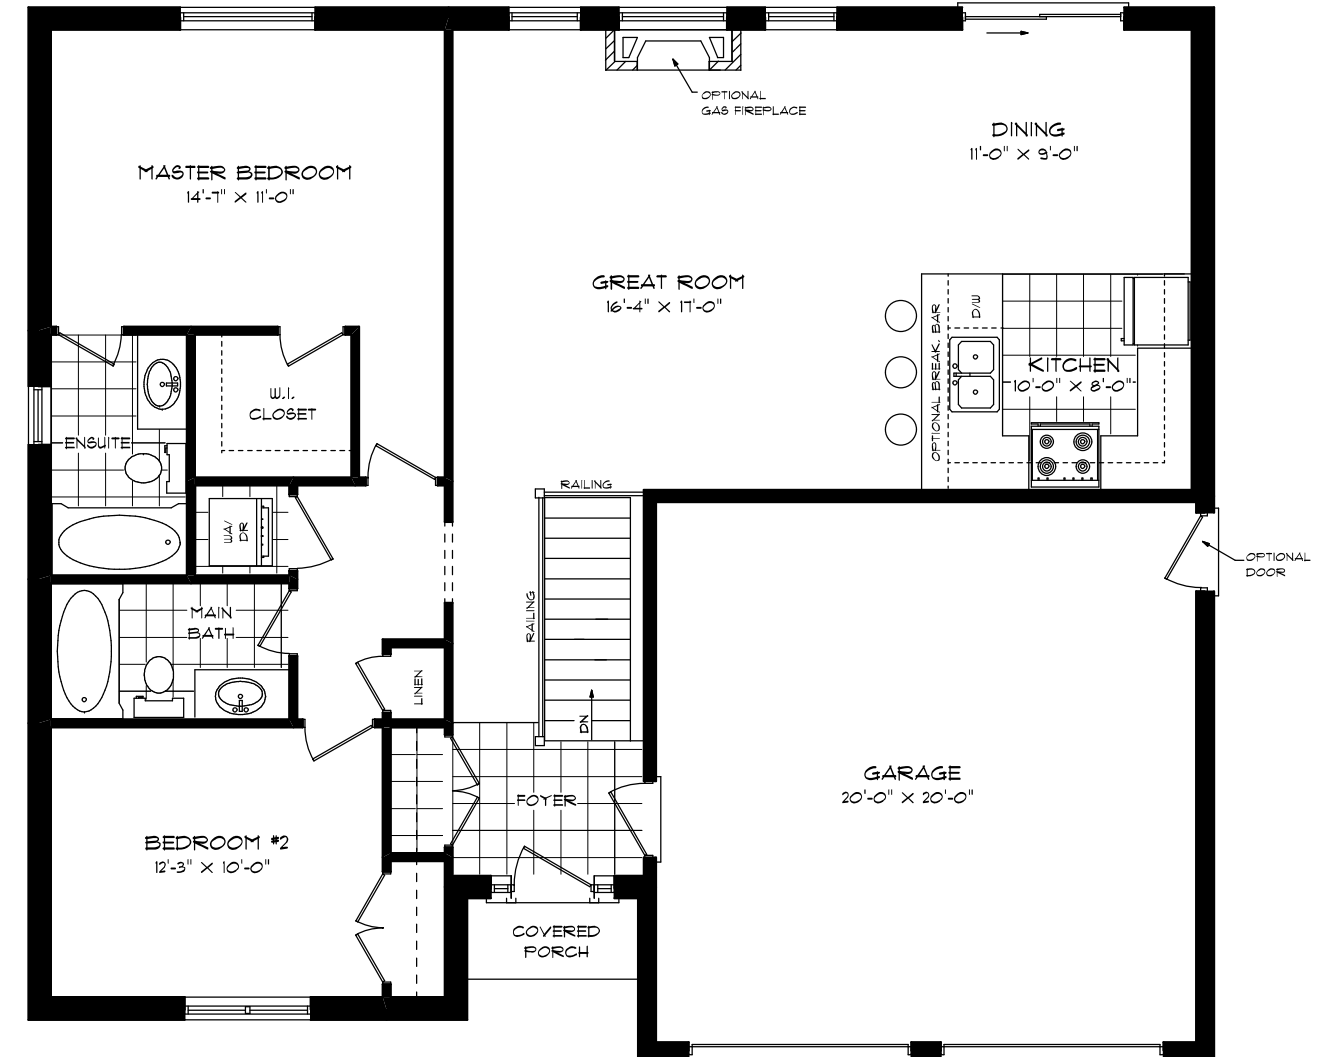

"THE WINDSOR"
IN VICTORIA HARBOUR
1219 SQ.FT.

FRONT ELEVATION

REAR ELEVATION

**SEELEY
HOMES**
CUSTOM HOMES BY SEELEY

"THE WINDSOR"

IN VICTORIA HARBOUR
1219 SQ.FT.

FOUNDATION PLAN

FIRST FLOOR PLAN