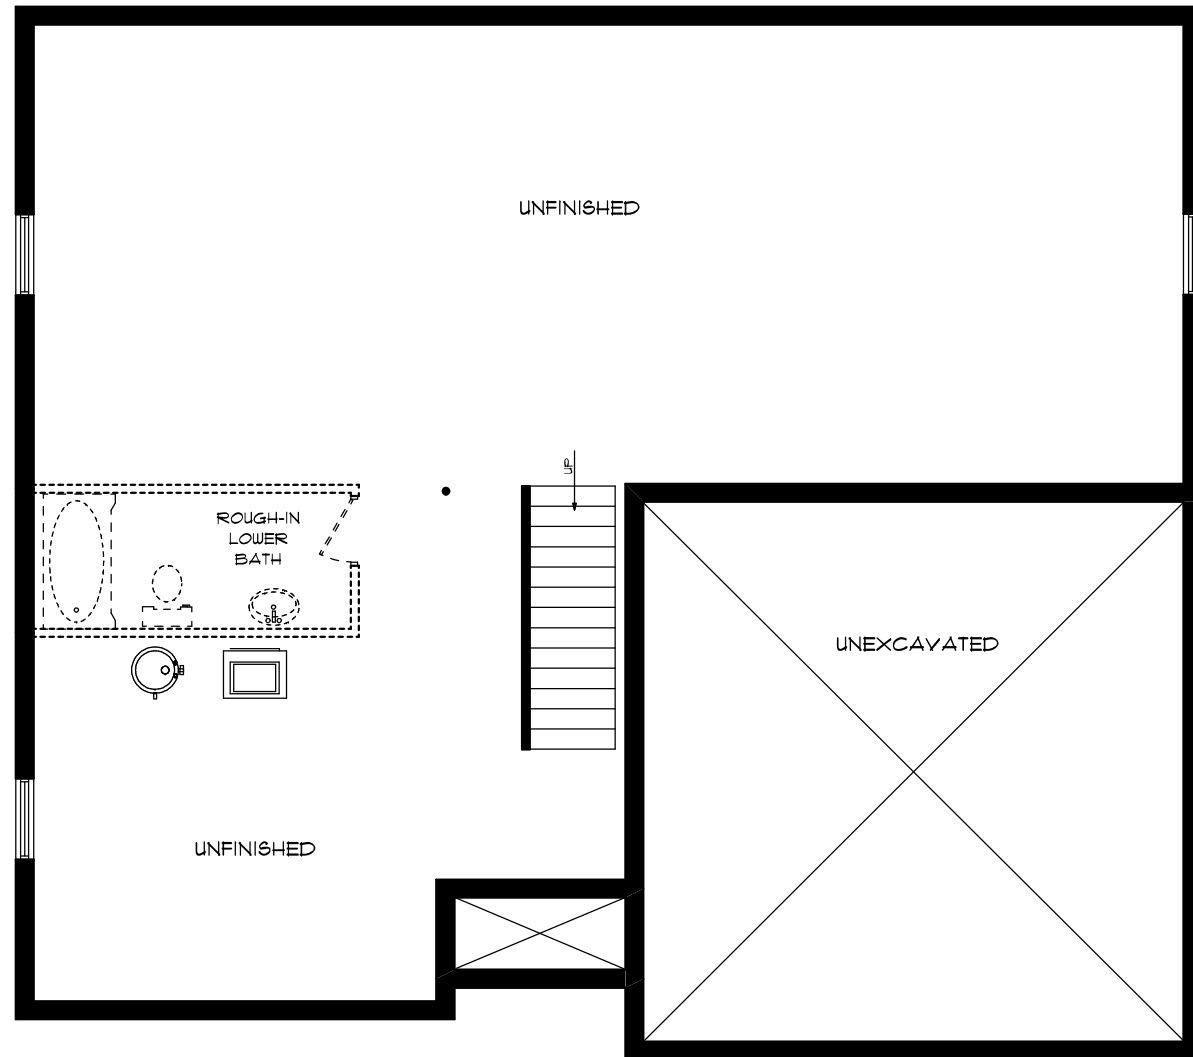

"THE WINDSOR"
IN VICTORIA HARBOUR
1219 SQ.FT.

FRONT ELEVATION

REAR ELEVATION

**SEELEY
HOMES**
CUSTOM HOMES BY SEELEY

"THE WINDSOR"

IN VICTORIA HARBOUR
1219 SQ.FT.

FOUNDATION PLAN

FIRST FLOOR PLAN