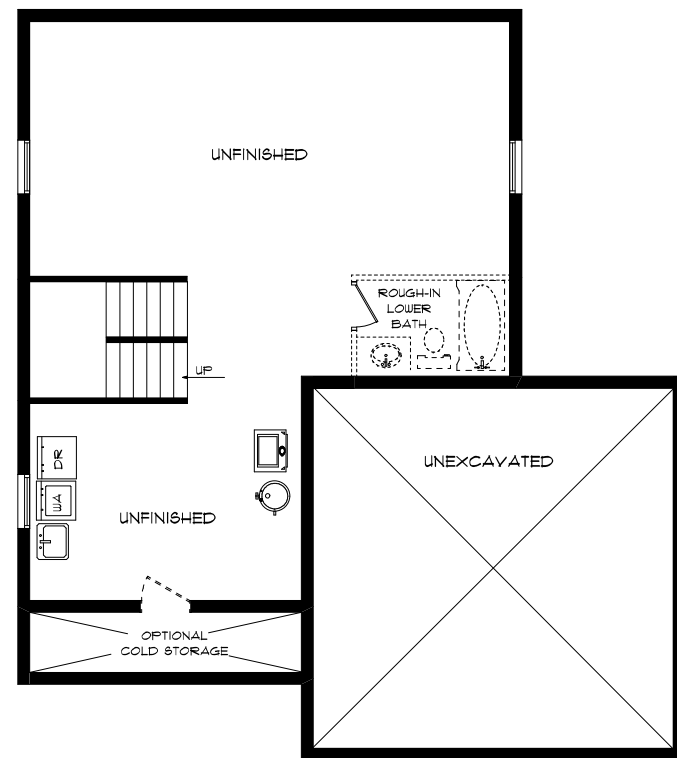

"THE WINCHESTER"  
IN VICTORIA HARBOUR  
1588 SQ.FT.

FRONT ELEVATION

REAR ELEVATION

**SEELEY**  
**HOMES**  
CUSTOM HOMES BY SEELEY

# "THE WINCHESTER"

IN VICTORIA HARBOUR  
1588 SQ.FT.

FOUNDATION PLAN

FIRST FLOOR PLAN

SECOND FLOOR PLAN