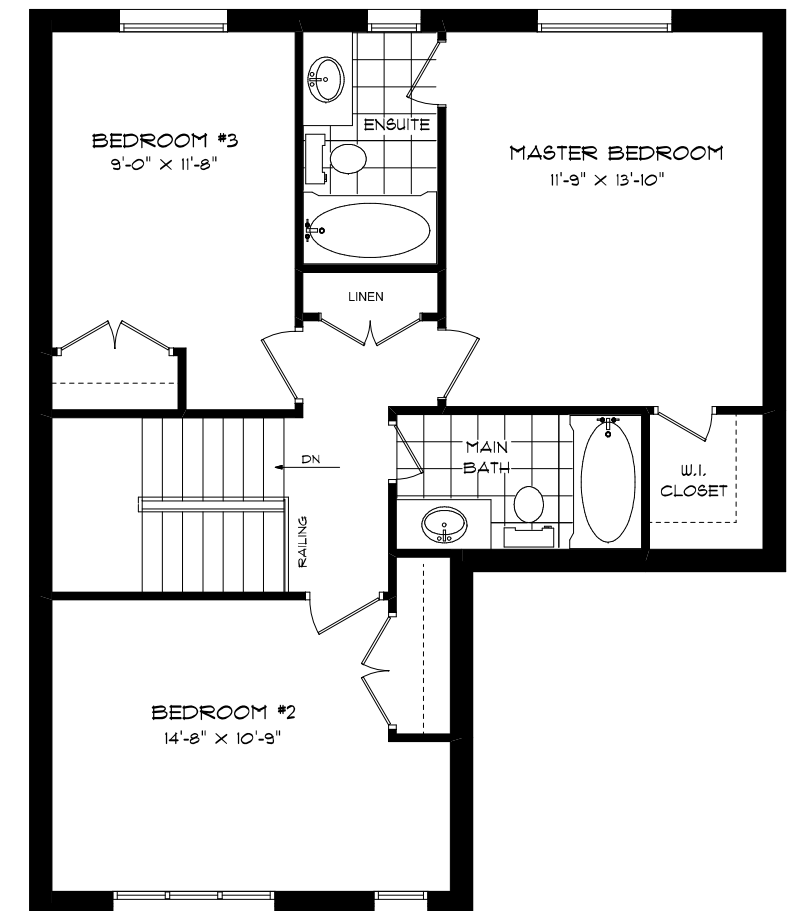

"THE WINCHESTER"  
IN VICTORIA HARBOUR  
1588 SQ.FT.

FRONT ELEVATION

REAR ELEVATION

**SEELEY**  
**HOMES**  
CUSTOM HOMES BY SEELEY

# "THE WINCHESTER"

IN VICTORIA HARBOUR  
1588 SQ.FT.

FOUNDATION PLAN

FIRST FLOOR PLAN

SECOND FLOOR PLAN