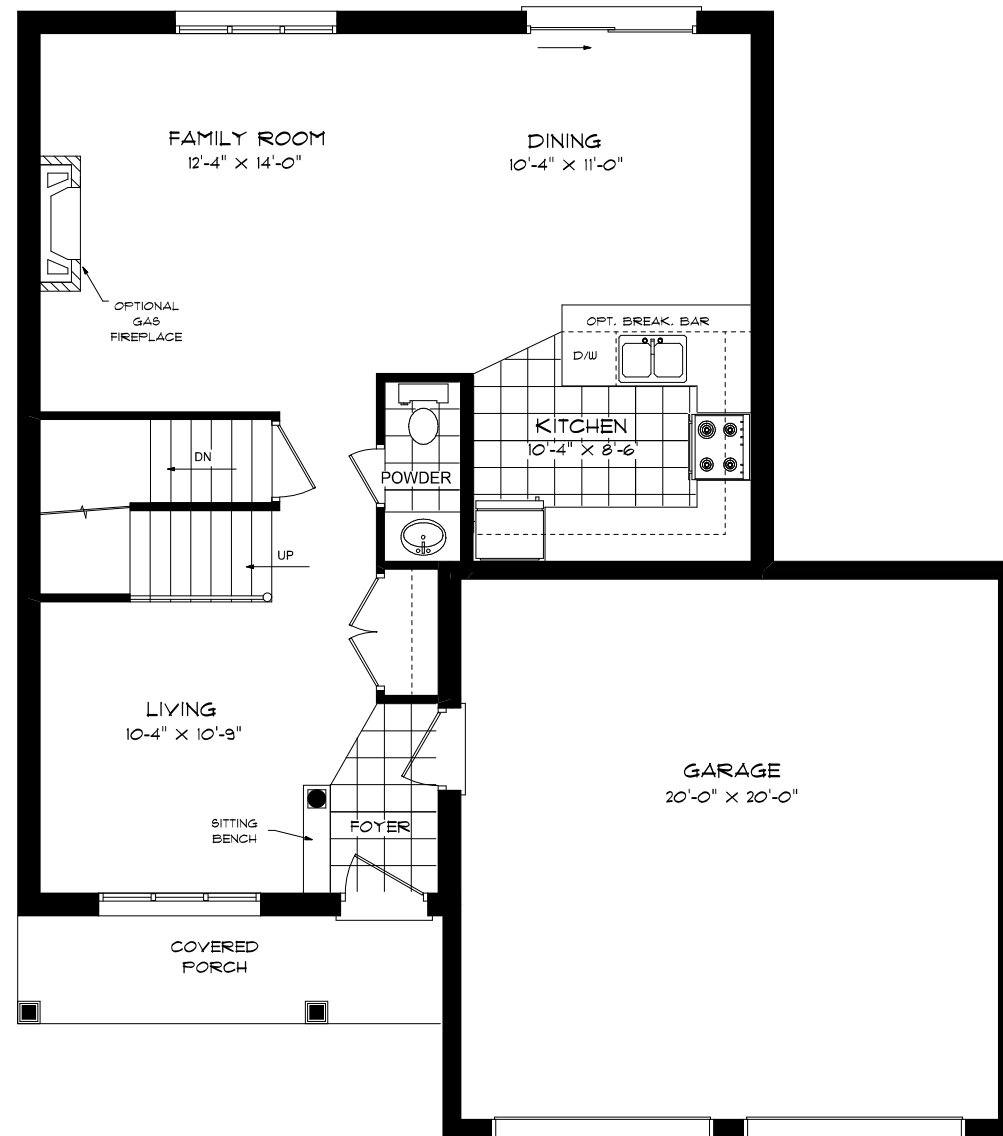

"THE WINCHESTER"  
IN VICTORIA HARBOUR  
1588 SQ.FT.

FRONT ELEVATION

REAR ELEVATION

**SEELEY**  
**HOMES**  
CUSTOM HOMES BY SEELEY

# "THE WINCHESTER"

IN VICTORIA HARBOUR  
1588 SQ.FT.

FOUNDATION PLAN

FIRST FLOOR PLAN

SECOND FLOOR PLAN