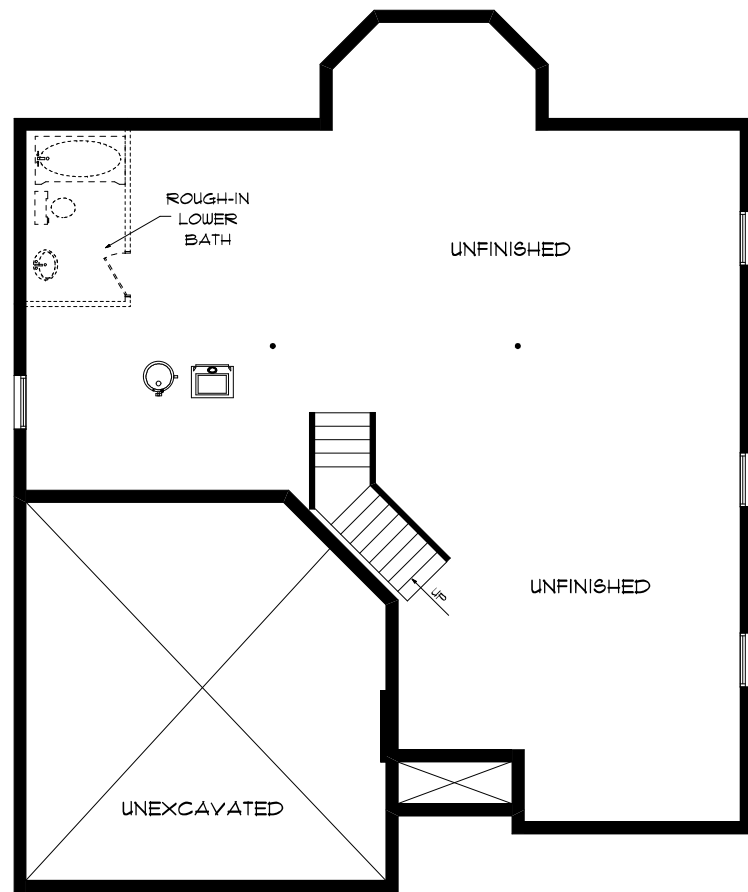

"THE SOMERTON"
IN VICTORIA HARBOUR
2723 SQ.FT.

FRONT ELEVATION

REAR ELEVATION

"THE SOMERTON" IN VICTORIA HARBOUR 2723 SQ.FT.

FOUNDATION PLAN

FIRST FLOOR PLAN

SECOND FLOOR PLAN