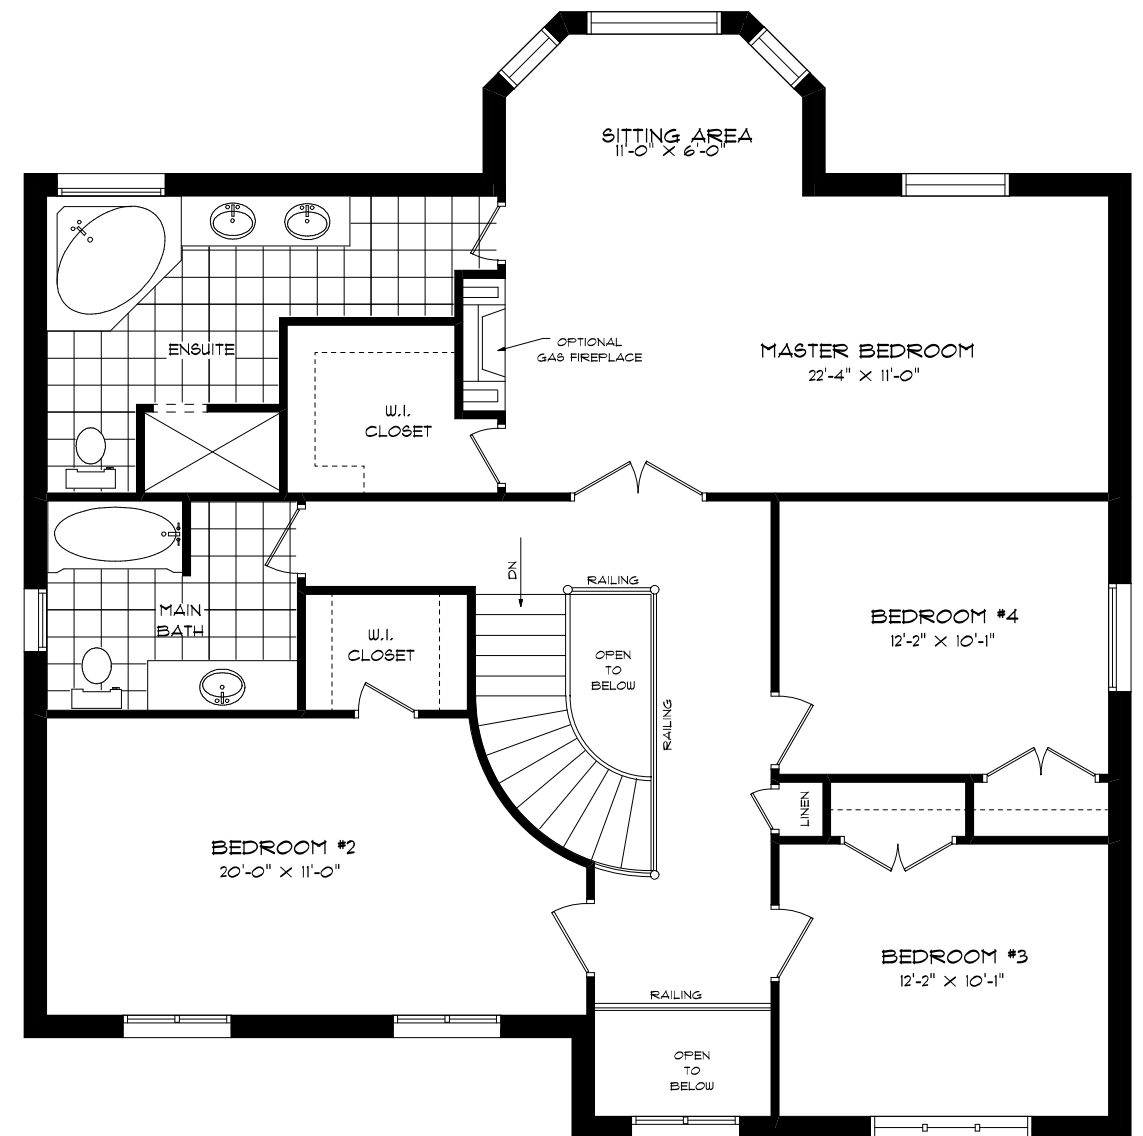

"THE SOMERTON"
IN VICTORIA HARBOUR
2723 SQ.FT.

FRONT ELEVATION

REAR ELEVATION

"THE SOMERTON" IN VICTORIA HARBOUR 2723 SQ.FT.

FOUNDATION PLAN

FIRST FLOOR PLAN

SECOND FLOOR PLAN