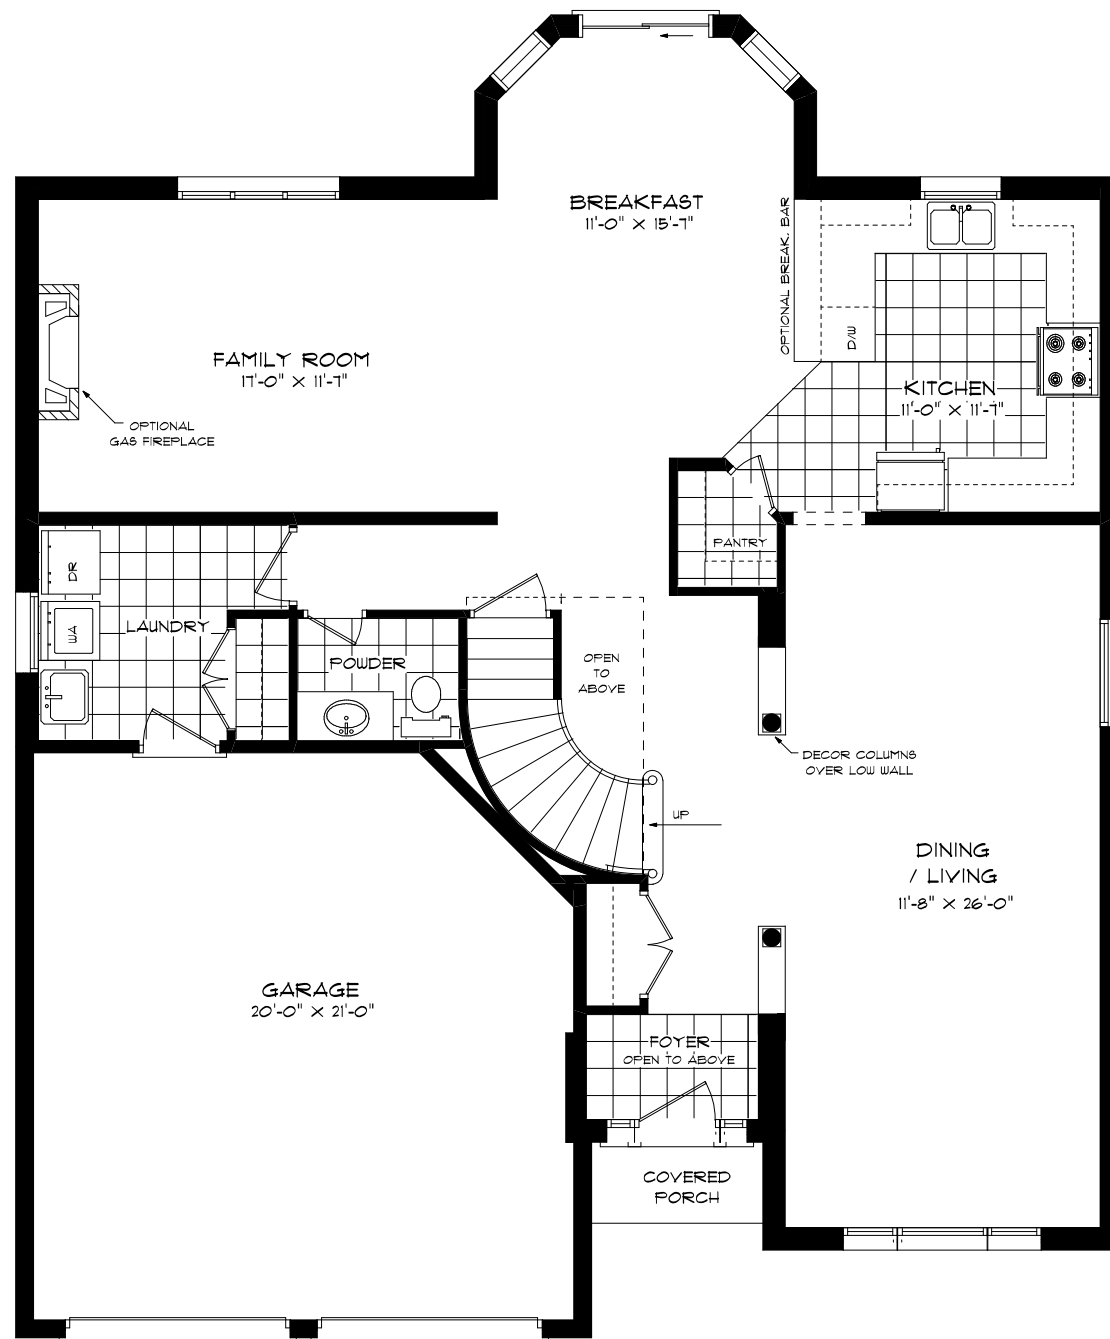

"THE SOMERTON"
IN VICTORIA HARBOUR
2723 SQ.FT.

FRONT ELEVATION

REAR ELEVATION

"THE SOMERTON" IN VICTORIA HARBOUR 2723 SQ.FT.

FOUNDATION PLAN

FIRST FLOOR PLAN

SECOND FLOOR PLAN