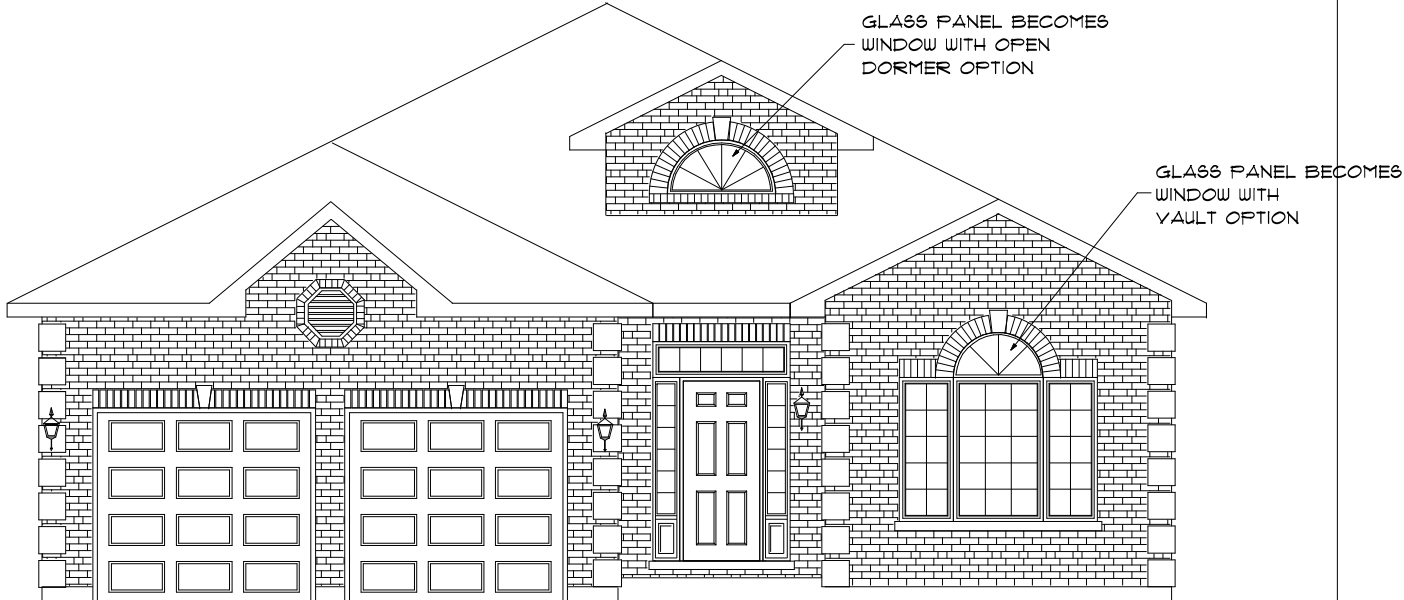

"THE NEWARK"
IN VICTORIA HARBOUR
1743 SQ.FT.

FRONT ELEVATION

REAR ELEVATION

"THE NEWARK"

IN VICTORIA HARBOUR
1743 SQ.FT.