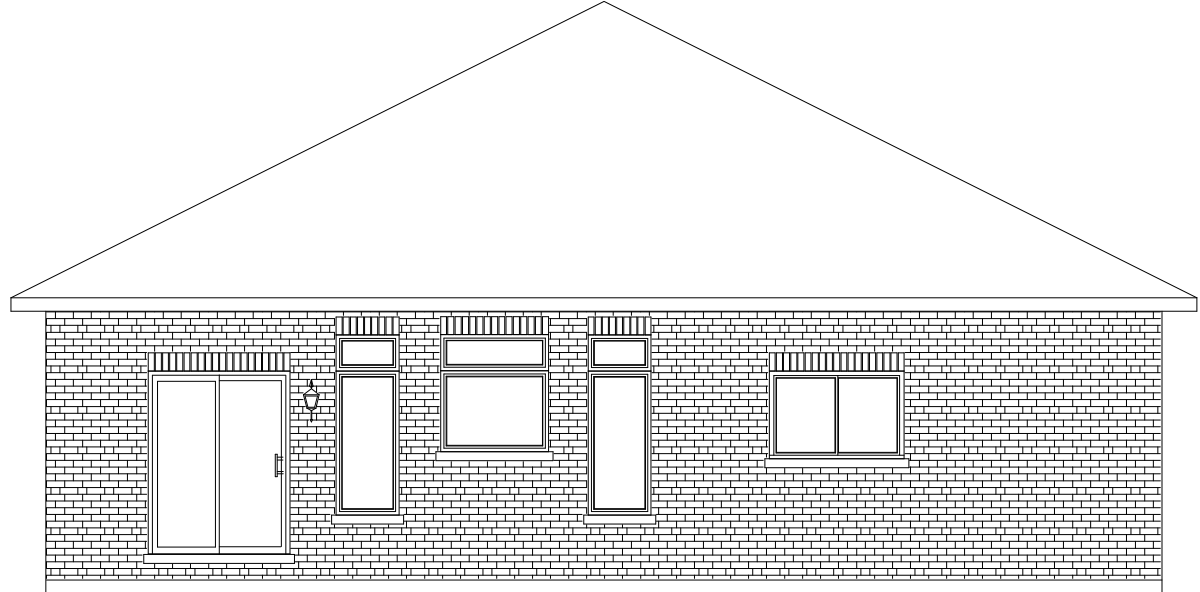

"THE NEWARK"
IN VICTORIA HARBOUR
1743 SQ.FT.

FRONT ELEVATION

REAR ELEVATION

"THE NEWARK"

IN VICTORIA HARBOUR
1743 SQ.FT.