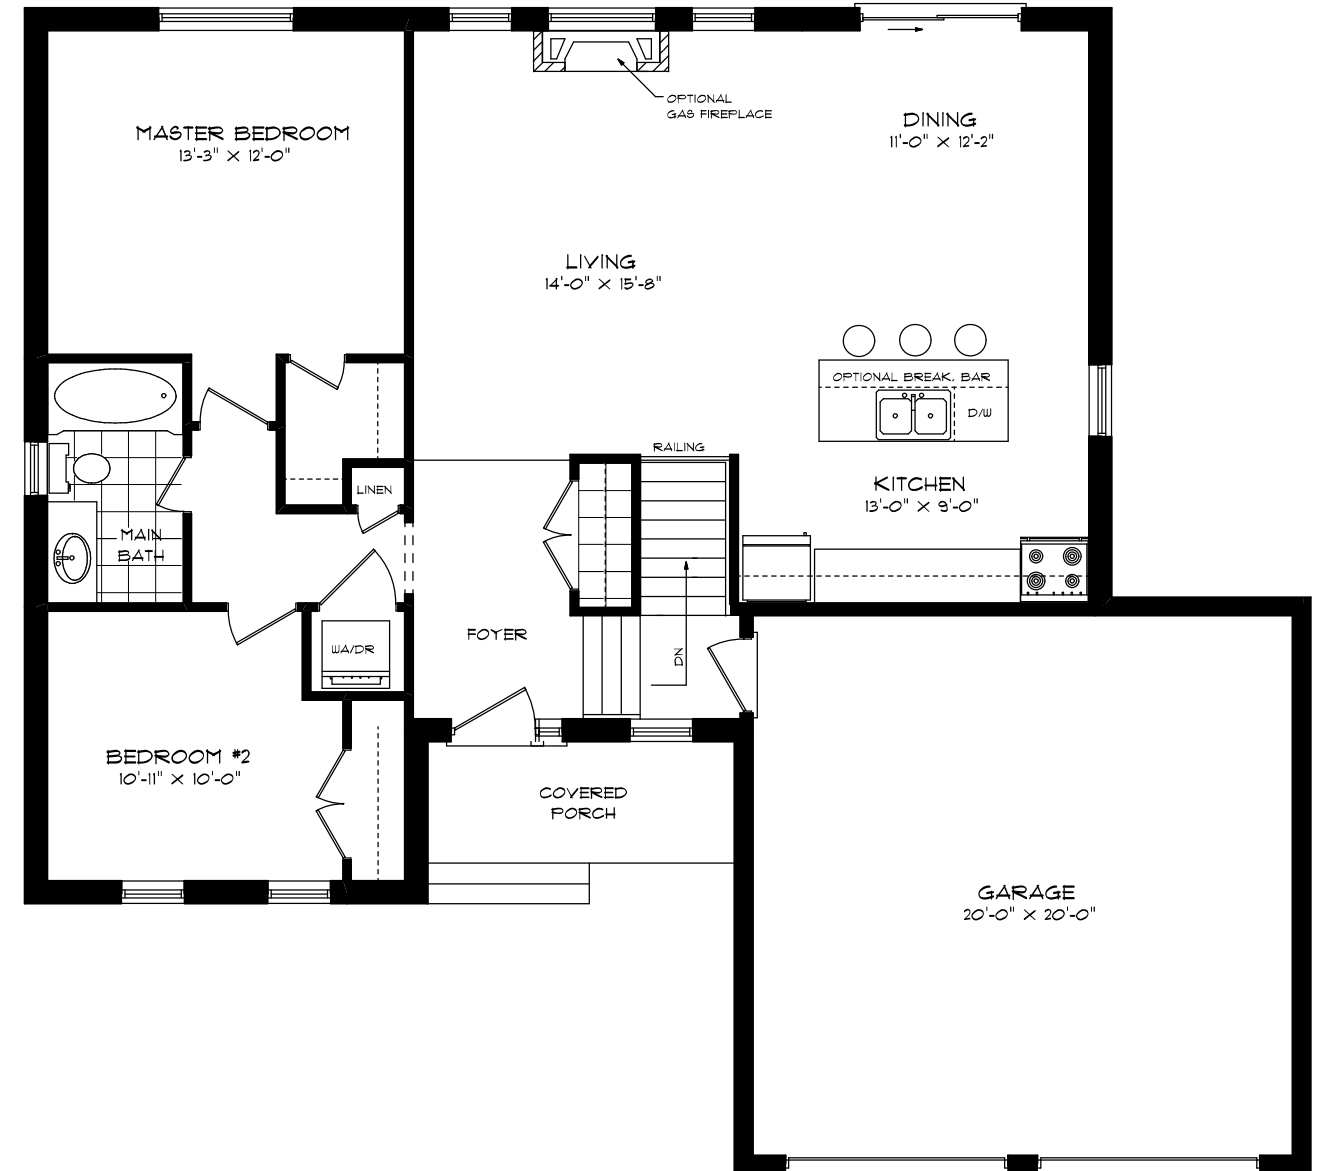

"THE MUNCASTER II"  
IN VICTORIA HARBOUR  
1121 SQ.FT.

FRONT ELEVATION

REAR ELEVATION

# "THE MUNCASTER II"

IN VICTORIA HARBOUR  
1121 SQ.FT.

FOUNDATION PLAN

FIRST FLOOR PLAN