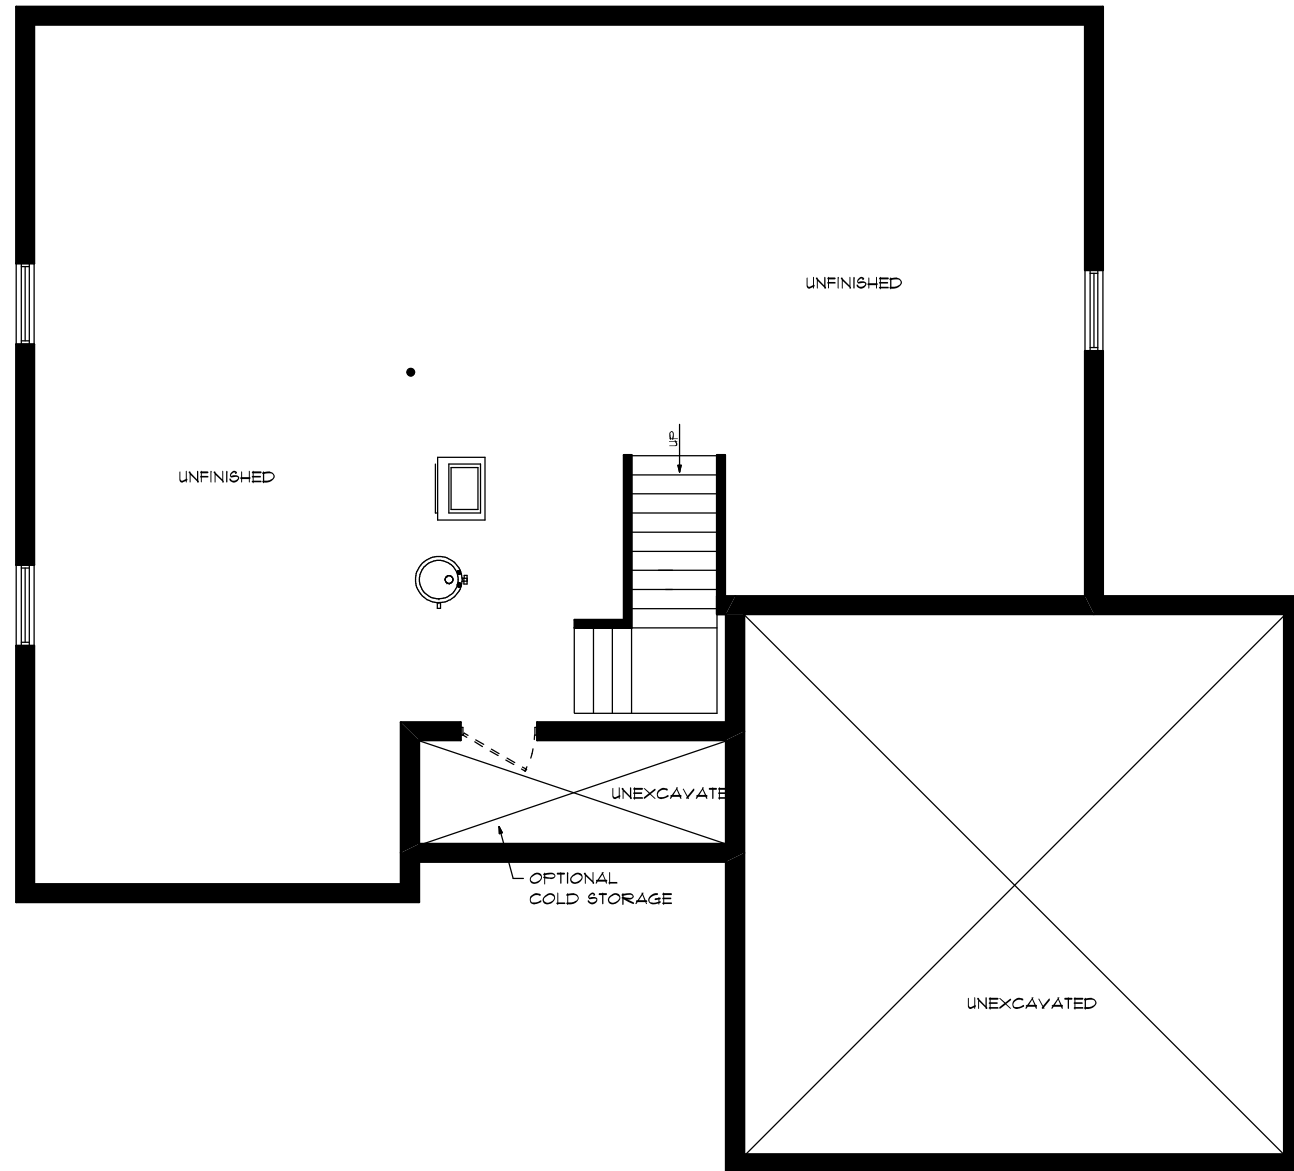

"THE MUNCASTER II"  
IN VICTORIA HARBOUR  
1121 SQ.FT.

FRONT ELEVATION

REAR ELEVATION

# "THE MUNCASTER II"

IN VICTORIA HARBOUR  
1121 SQ.FT.

FOUNDATION PLAN

FIRST FLOOR PLAN