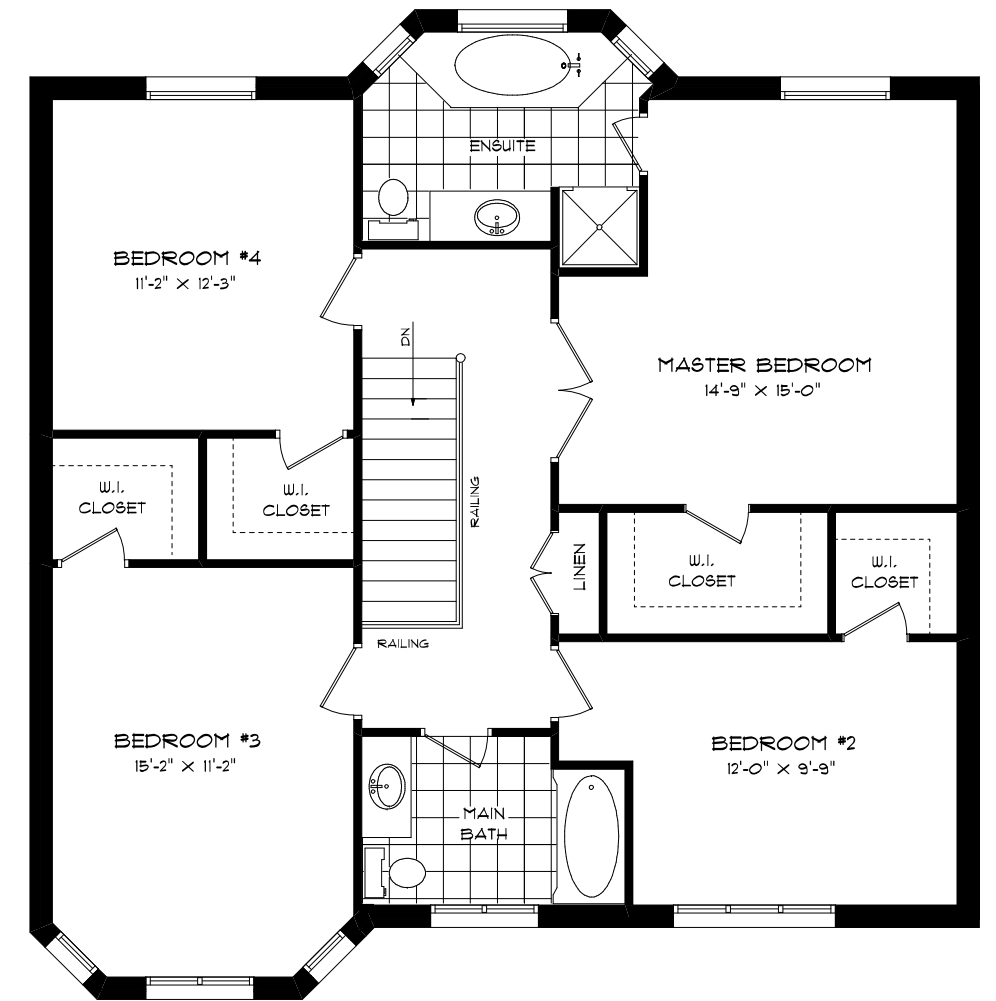

"THE LINCOLNSHIRE"  
IN VICTORIA HARBOUR  
2320 SQ.FT.

FRONT ELEVATION

REAR ELEVATION

# "THE LINCOLNSHIRE"

IN VICTORIA HARBOUR  
2320 SQ.FT.

FOUNDATION PLAN

FIRST FLOOR PLAN

SECOND FLOOR PLAN