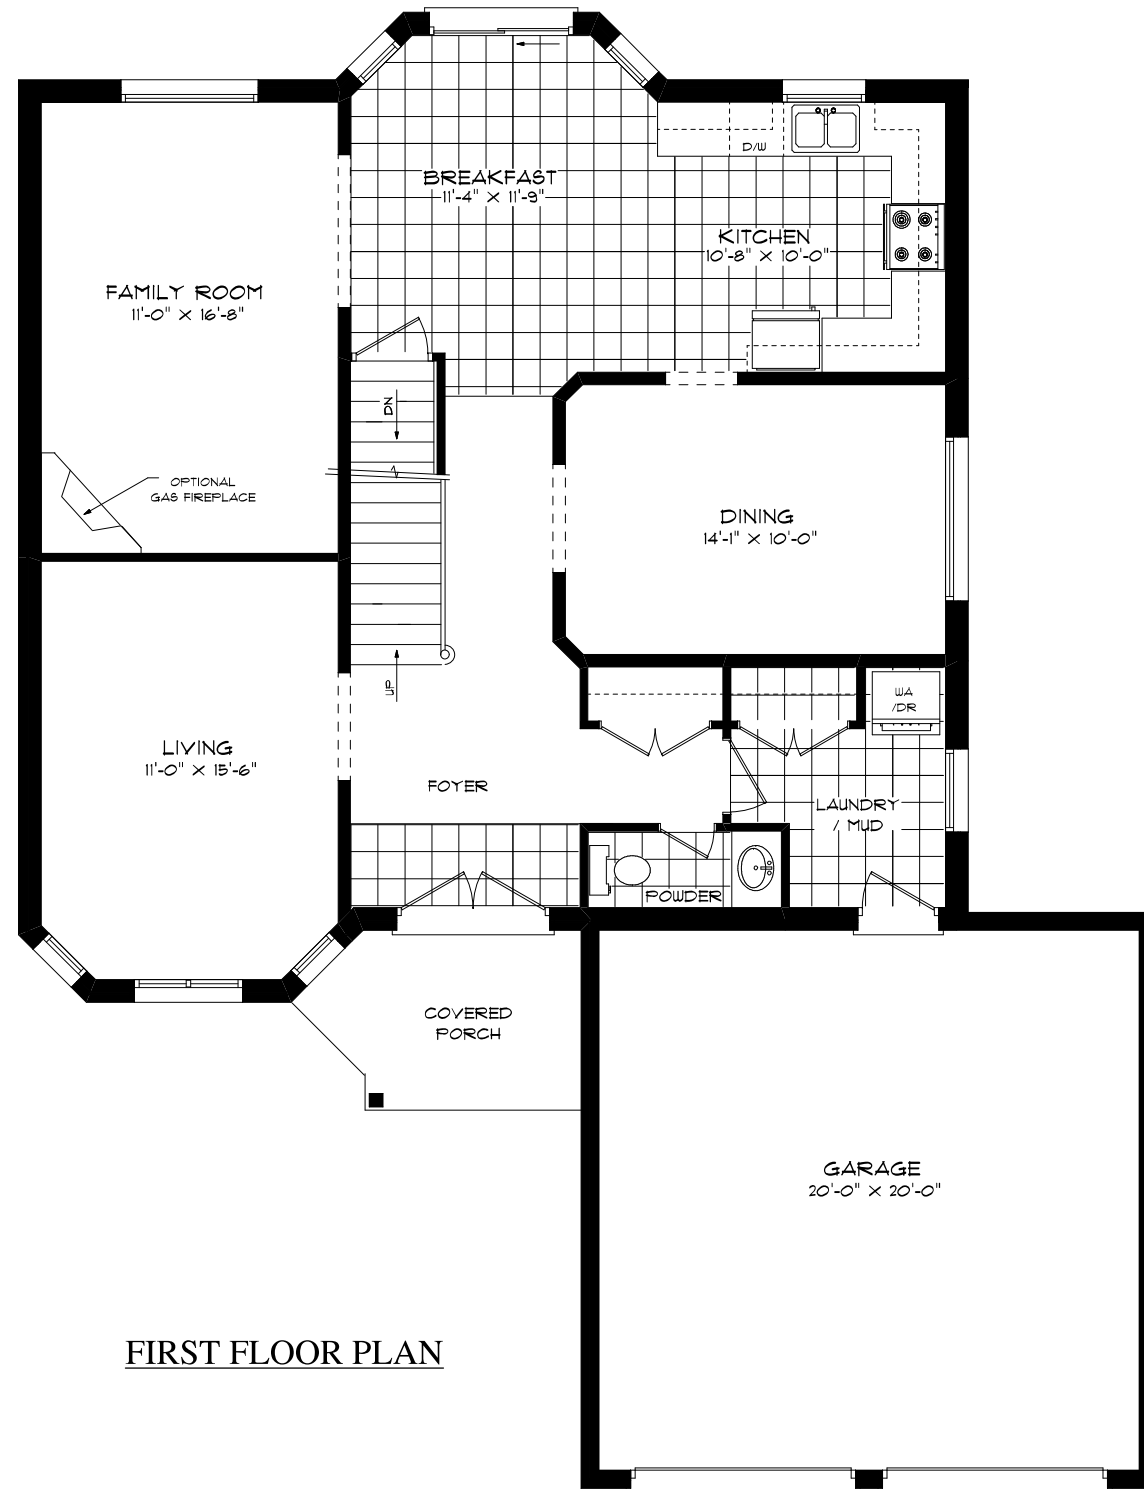

"THE LINCOLNSHIRE"  
IN VICTORIA HARBOUR  
2320 SQ.FT.

FRONT ELEVATION

REAR ELEVATION

# "THE LINCOLNSHIRE"

IN VICTORIA HARBOUR  
2320 SQ.FT.

FOUNDATION PLAN

FIRST FLOOR PLAN

SECOND FLOOR PLAN