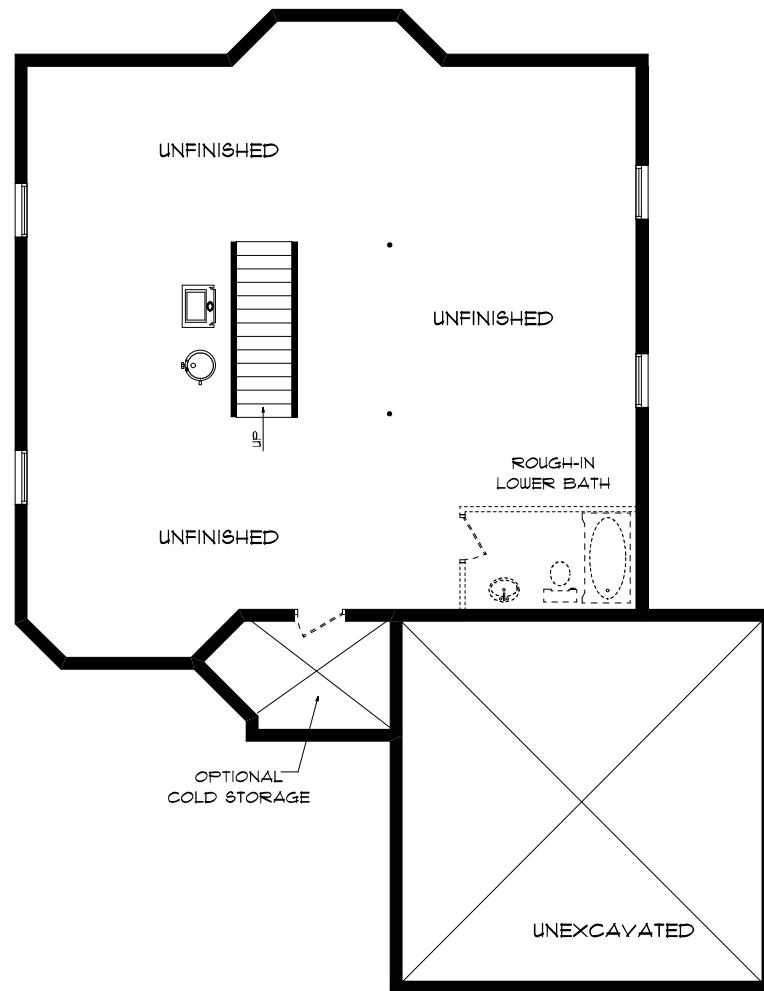

"THE LINCOLNSHIRE"  
IN VICTORIA HARBOUR  
2320 SQ.FT.

FRONT ELEVATION

REAR ELEVATION

# "THE LINCOLNSHIRE"

IN VICTORIA HARBOUR  
2320 SQ.FT.

FOUNDATION PLAN

FIRST FLOOR PLAN

SECOND FLOOR PLAN