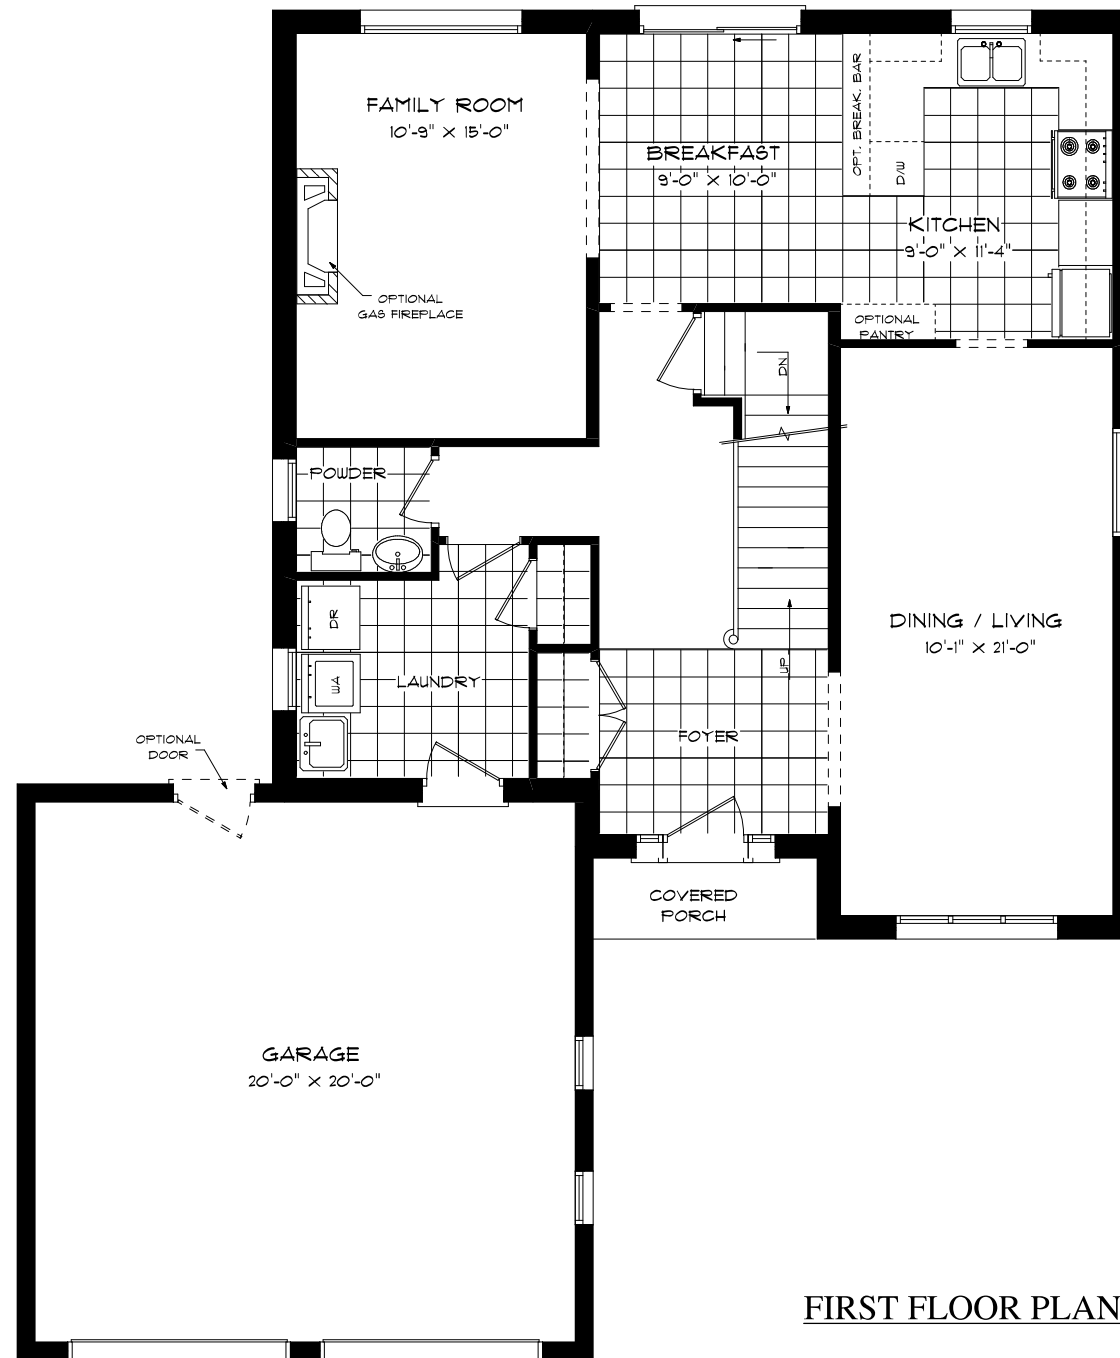

"THE HAMPSHIRE"
IN VICTORIA HARBOUR
2035 SQ.FT.

FRONT ELEVATION

REAR ELEVATION

"THE HAMPSHIRE"

IN VICTORIA HARBOUR

2035 SQ.FT.

FOUNDATION PLAN

FIRST FLOOR PLAN

SECOND FLOOR PLAN