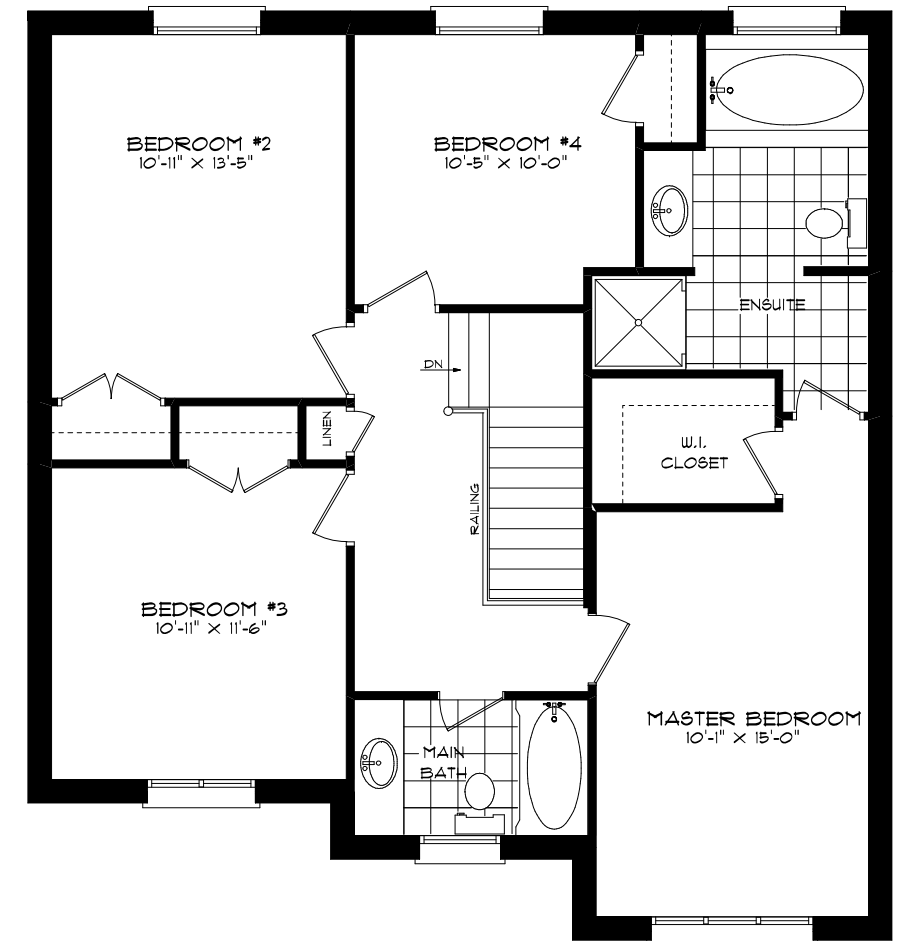

"THE HAMPSHIRE"
IN VICTORIA HARBOUR
2035 SQ.FT.

FRONT ELEVATION

REAR ELEVATION

"THE HAMPSHIRE"

IN VICTORIA HARBOUR

2035 SQ.FT.

FOUNDATION PLAN

FIRST FLOOR PLAN

SECOND FLOOR PLAN