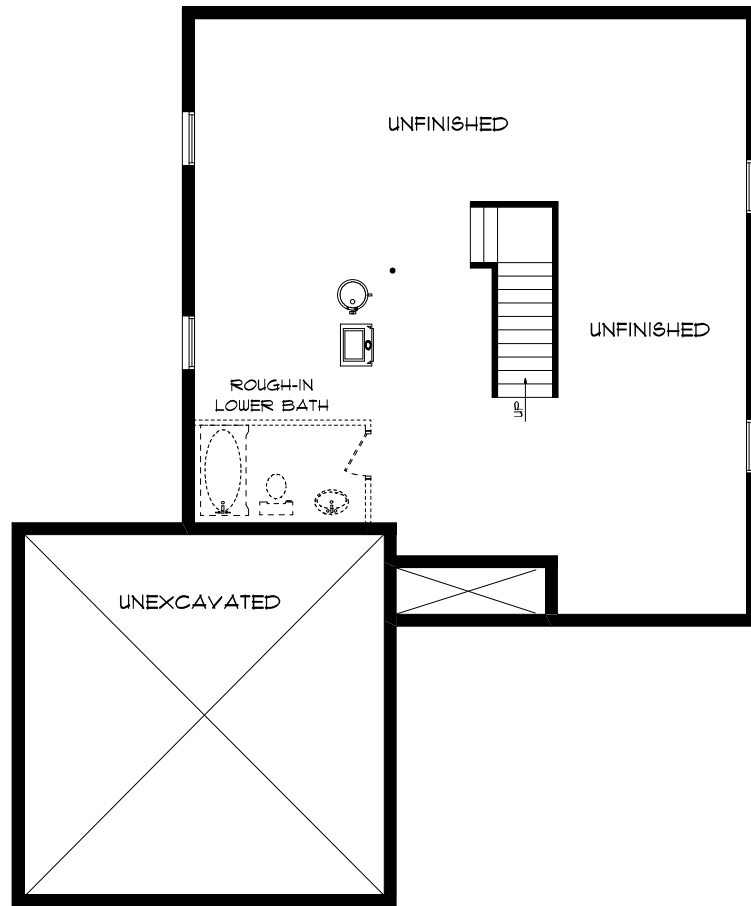

"THE HAMPSHIRE"
IN VICTORIA HARBOUR
2035 SQ.FT.

FRONT ELEVATION

REAR ELEVATION

"THE HAMPSHIRE"

IN VICTORIA HARBOUR

2035 SQ.FT.

FOUNDATION PLAN

FIRST FLOOR PLAN

SECOND FLOOR PLAN