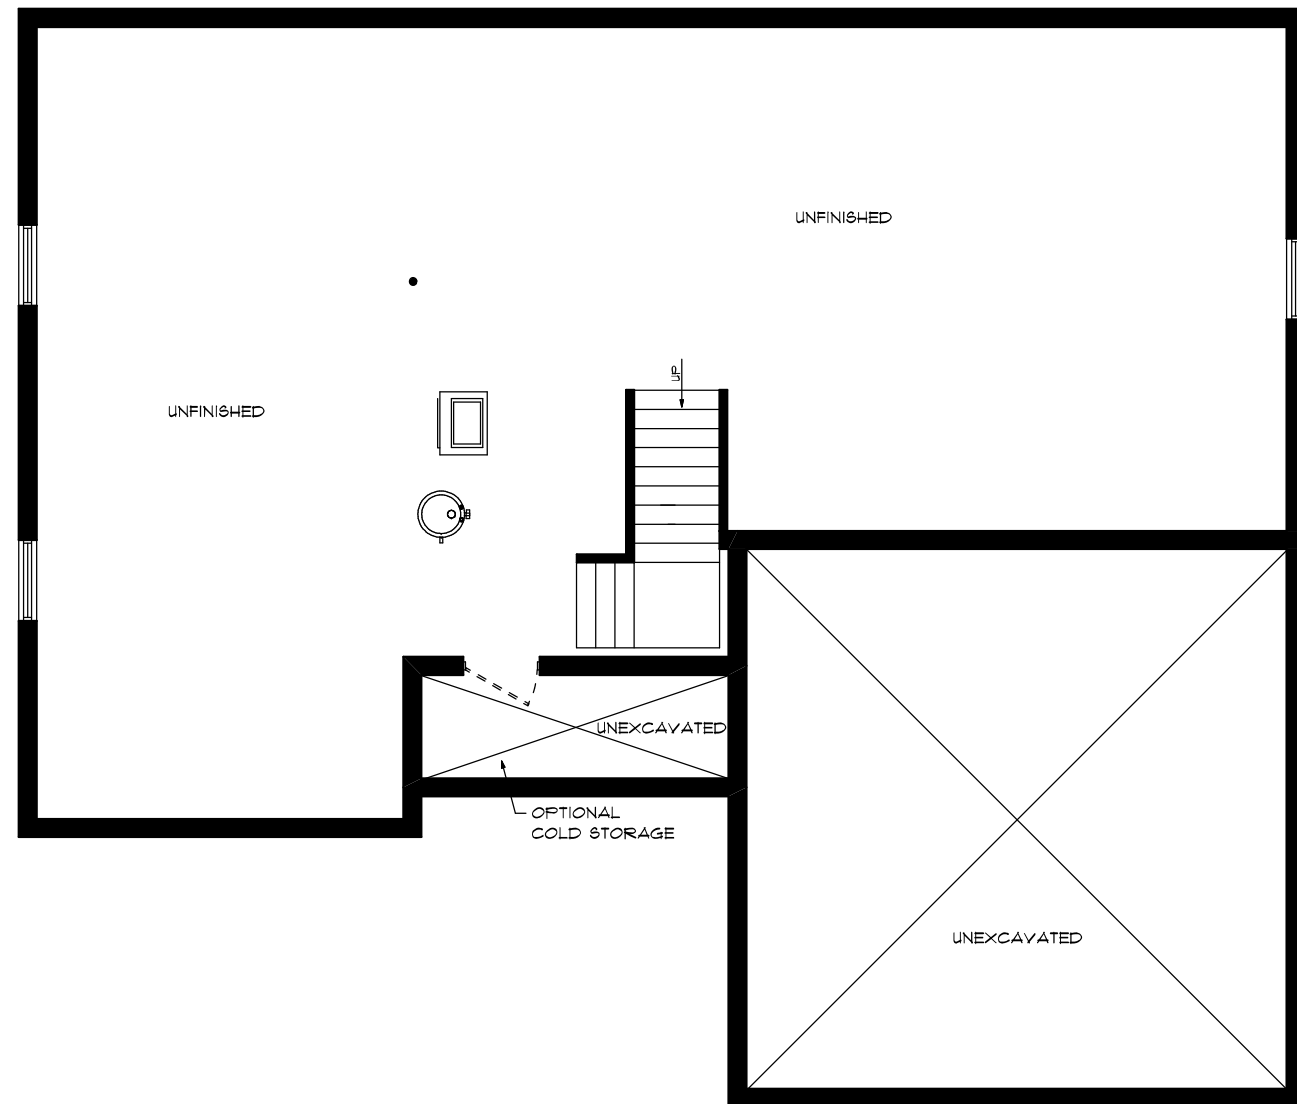

"THE ESSEX"
IN VICTORIA HARBOUR
1168 SQ.FT.

FRONT ELEVATION

REAR ELEVATION

"THE ESSEX"

IN VICTORIA HARBOUR
1168 SQ.FT.

FOUNDATION PLAN

FIRST FLOOR PLAN