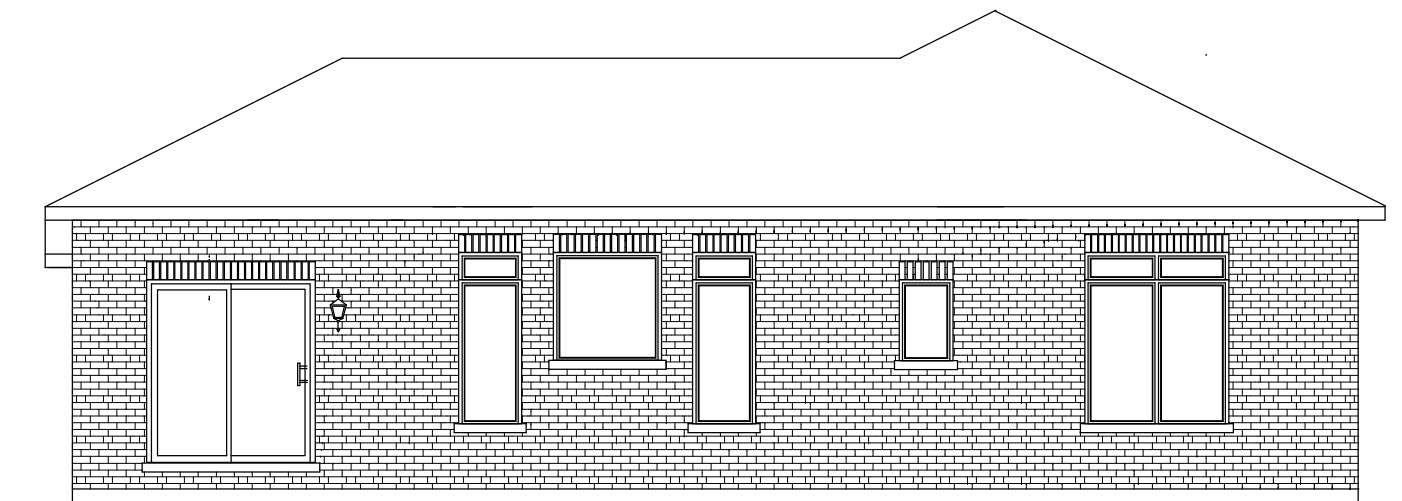

"THE ESSEX"
IN VICTORIA HARBOUR
1168 SQ.FT.

FRONT ELEVATION

REAR ELEVATION

"THE ESSEX"

IN VICTORIA HARBOUR
1168 SQ.FT.

FOUNDATION PLAN

FIRST FLOOR PLAN