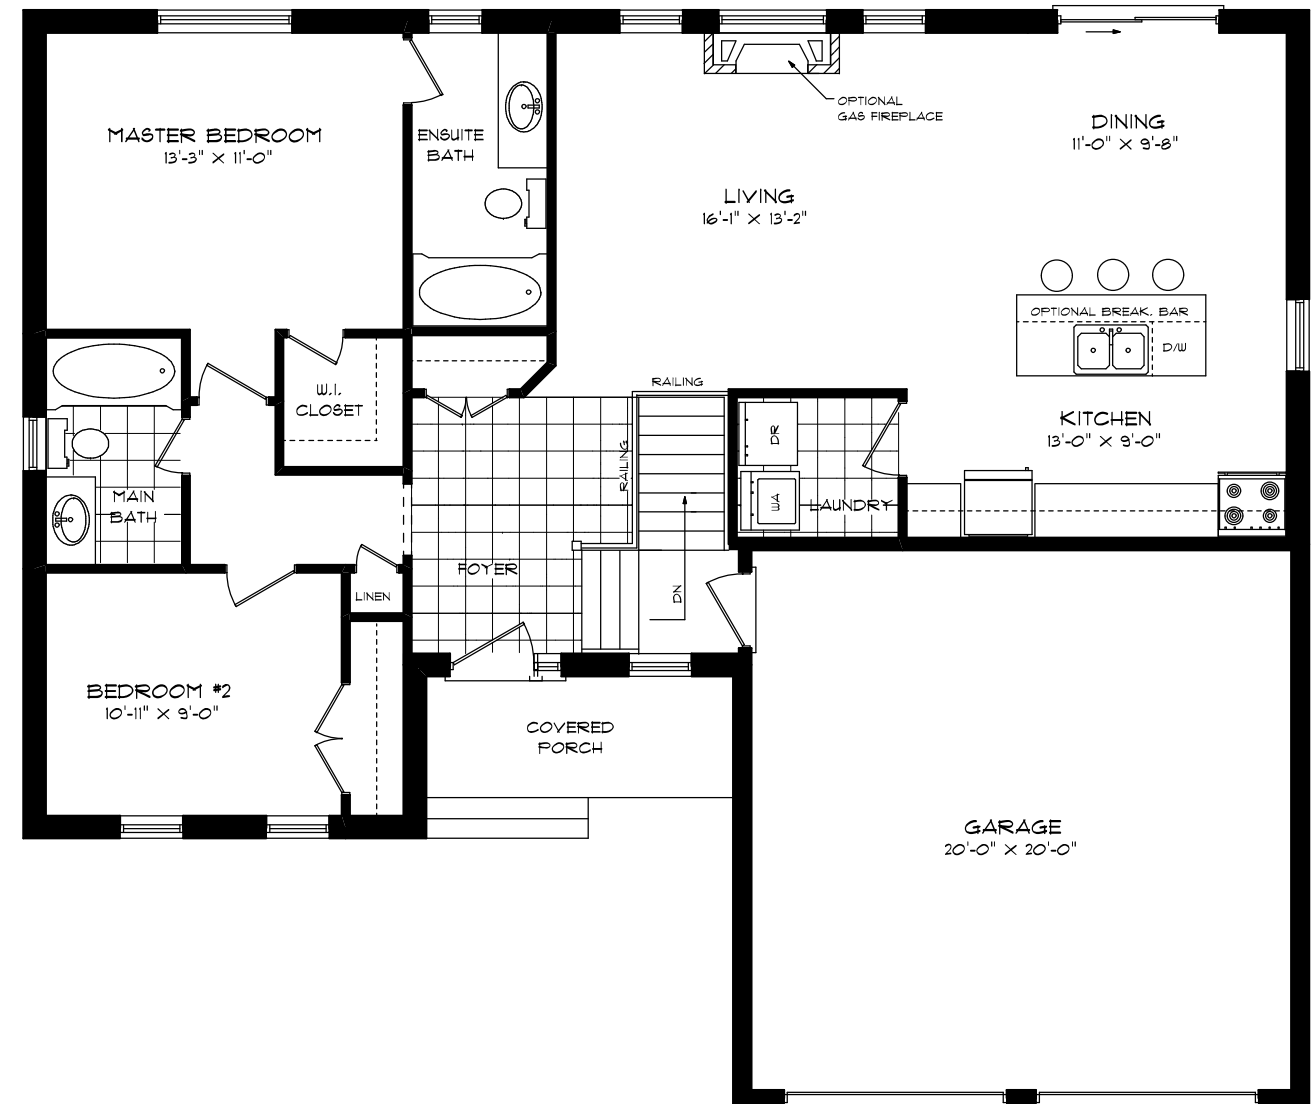

"THE ESSEX"
IN VICTORIA HARBOUR
1168 SQ.FT.

FRONT ELEVATION

REAR ELEVATION

"THE ESSEX"

IN VICTORIA HARBOUR
1168 SQ.FT.

FOUNDATION PLAN

FIRST FLOOR PLAN