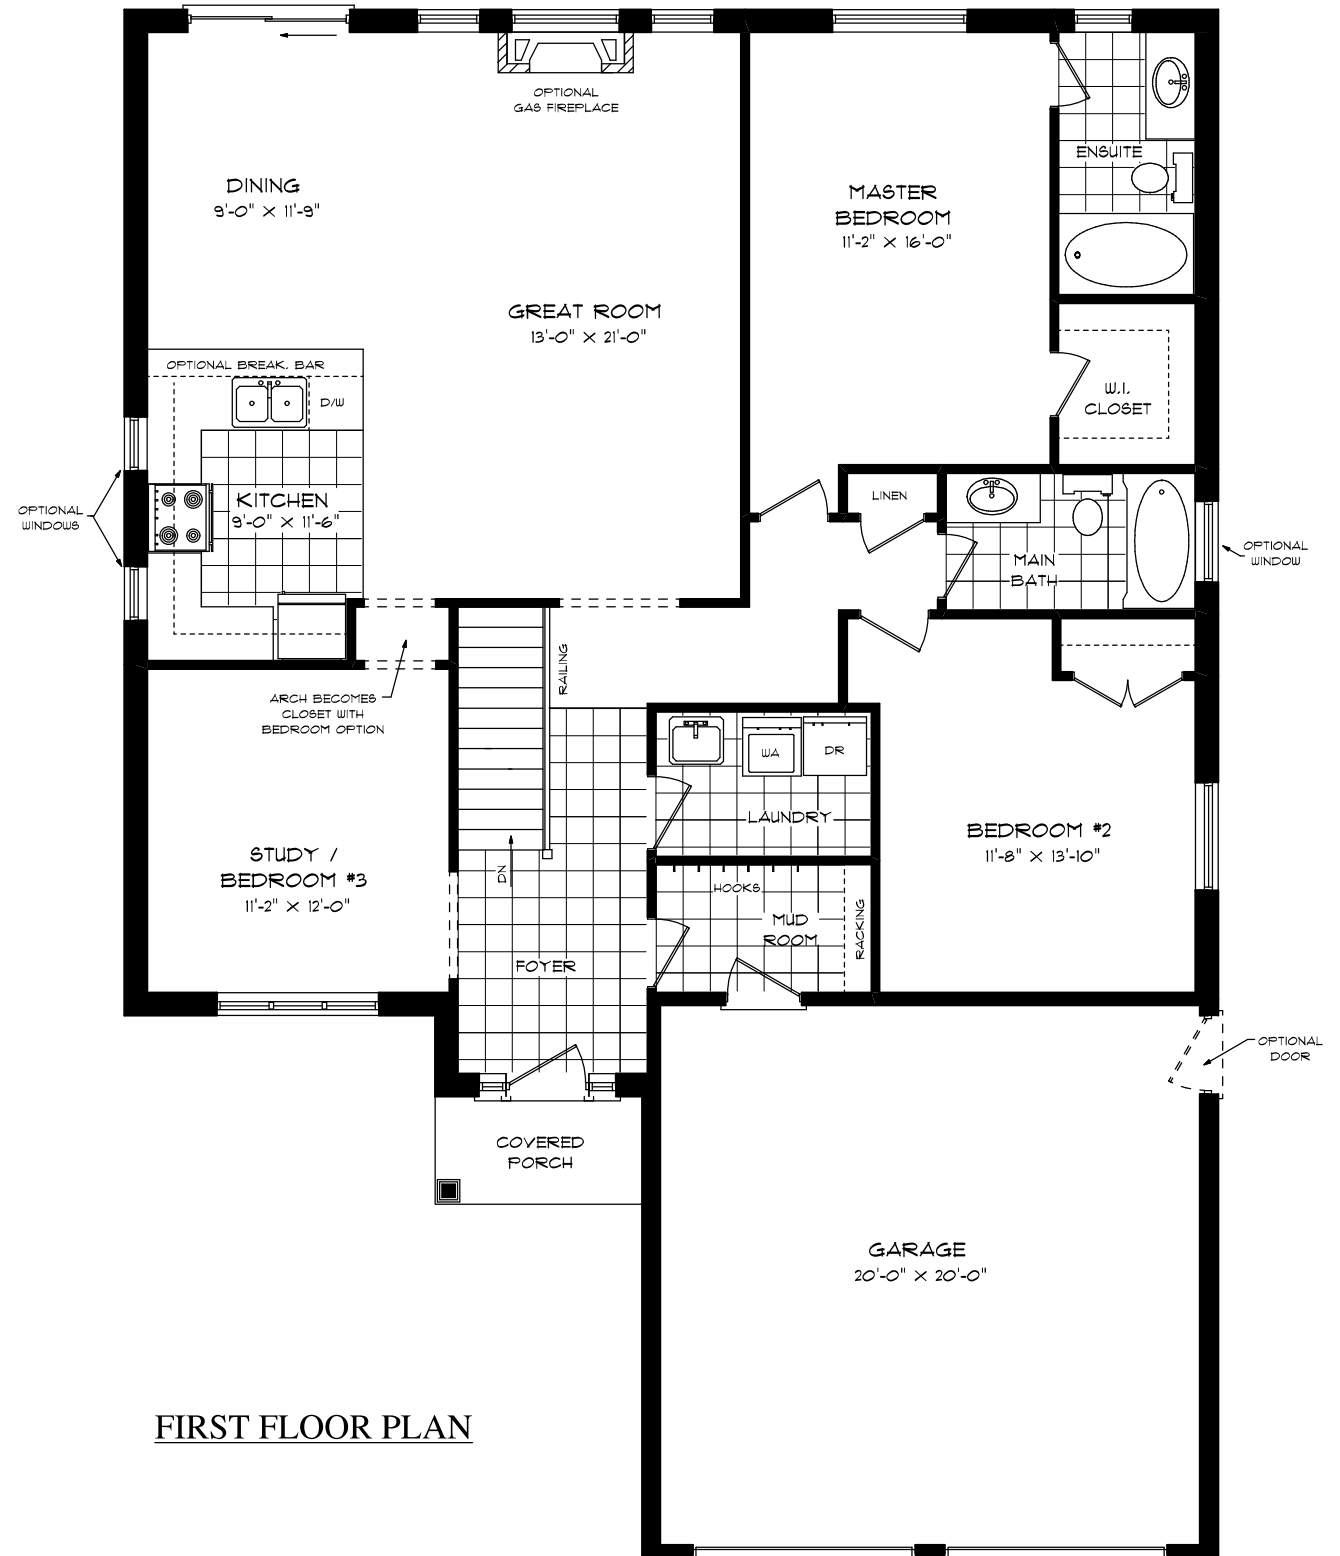

"THE BUCKINGHAM"  
IN VICTORIA HARBOUR  
1526 SQ.FT.

FRONT ELEVATION

REAR ELEVATION

# "THE BUCKINGHAM"

IN VICTORIA HARBOUR  
1526 SQ.FT.

FOUNDATION PLAN

FIRST FLOOR PLAN