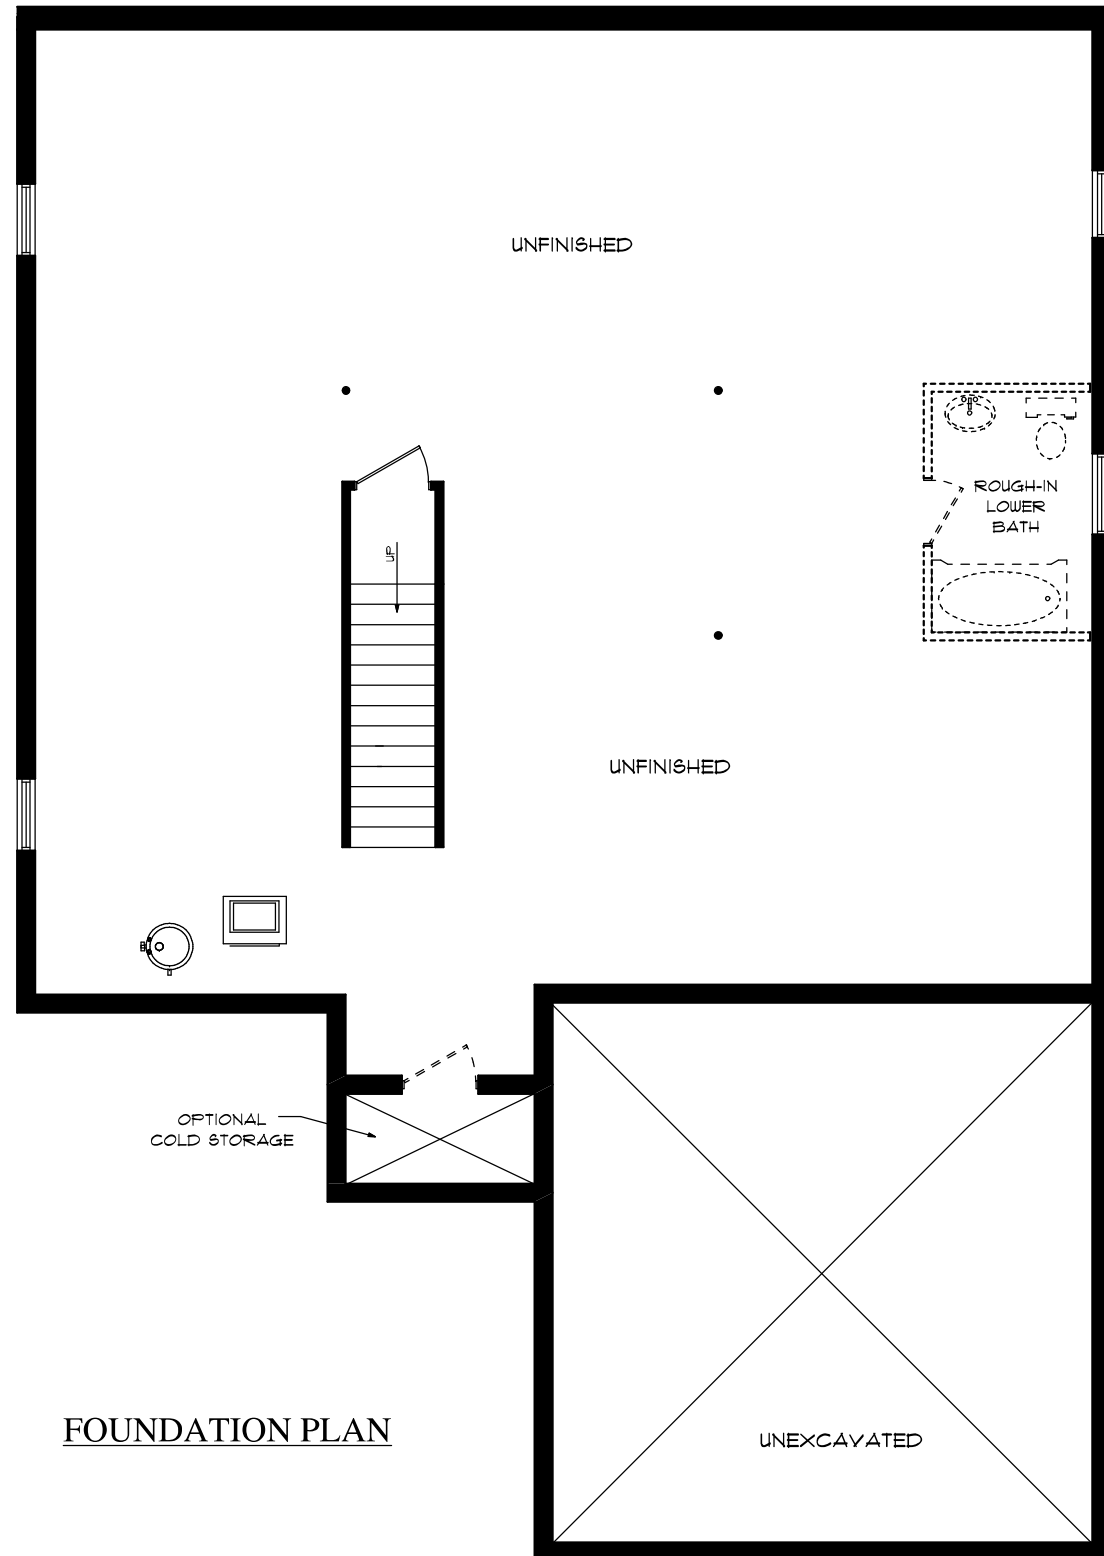

"THE BUCKINGHAM"  
IN VICTORIA HARBOUR  
1526 SQ.FT.

FRONT ELEVATION

REAR ELEVATION

# "THE BUCKINGHAM"

IN VICTORIA HARBOUR  
1526 SQ.FT.

FOUNDATION PLAN

FIRST FLOOR PLAN