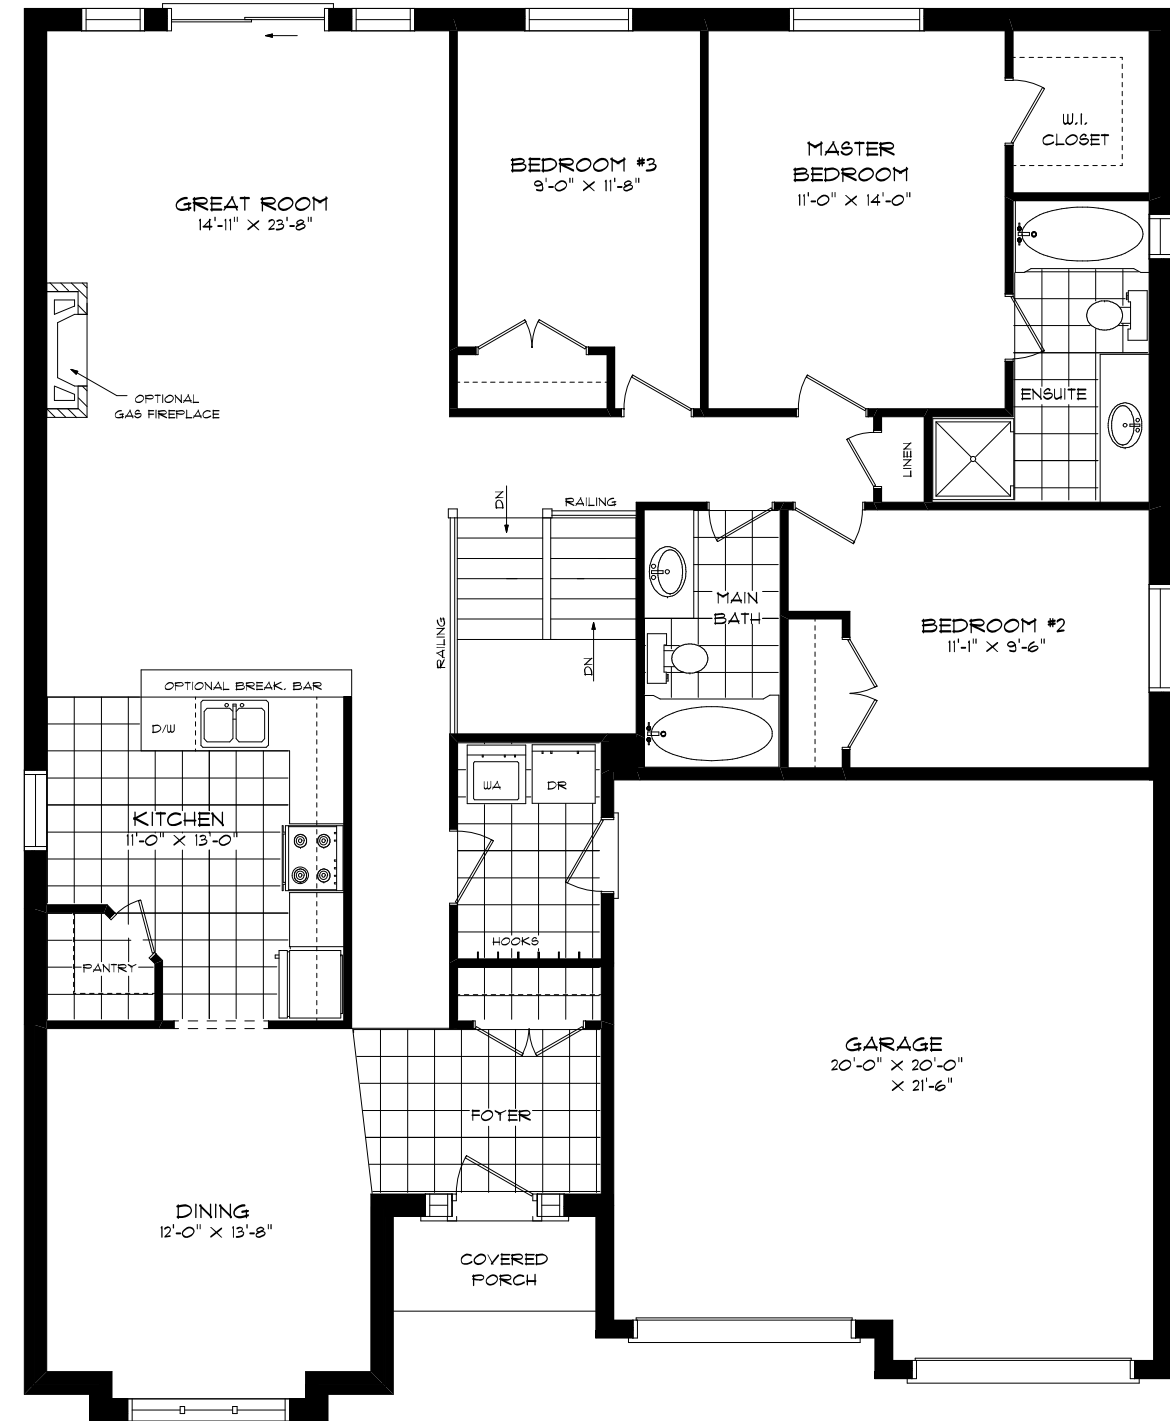

"THE BALMORAL"
IN VICTORIA HARBOUR
1667 SQ.FT.

FRONT ELEVATION

REAR ELEVATION

"THE BALMORAL"

IN VICTORIA HARBOUR

1667 SQ.FT.

FOUNDATION PLAN

FIRST FLOOR PLAN