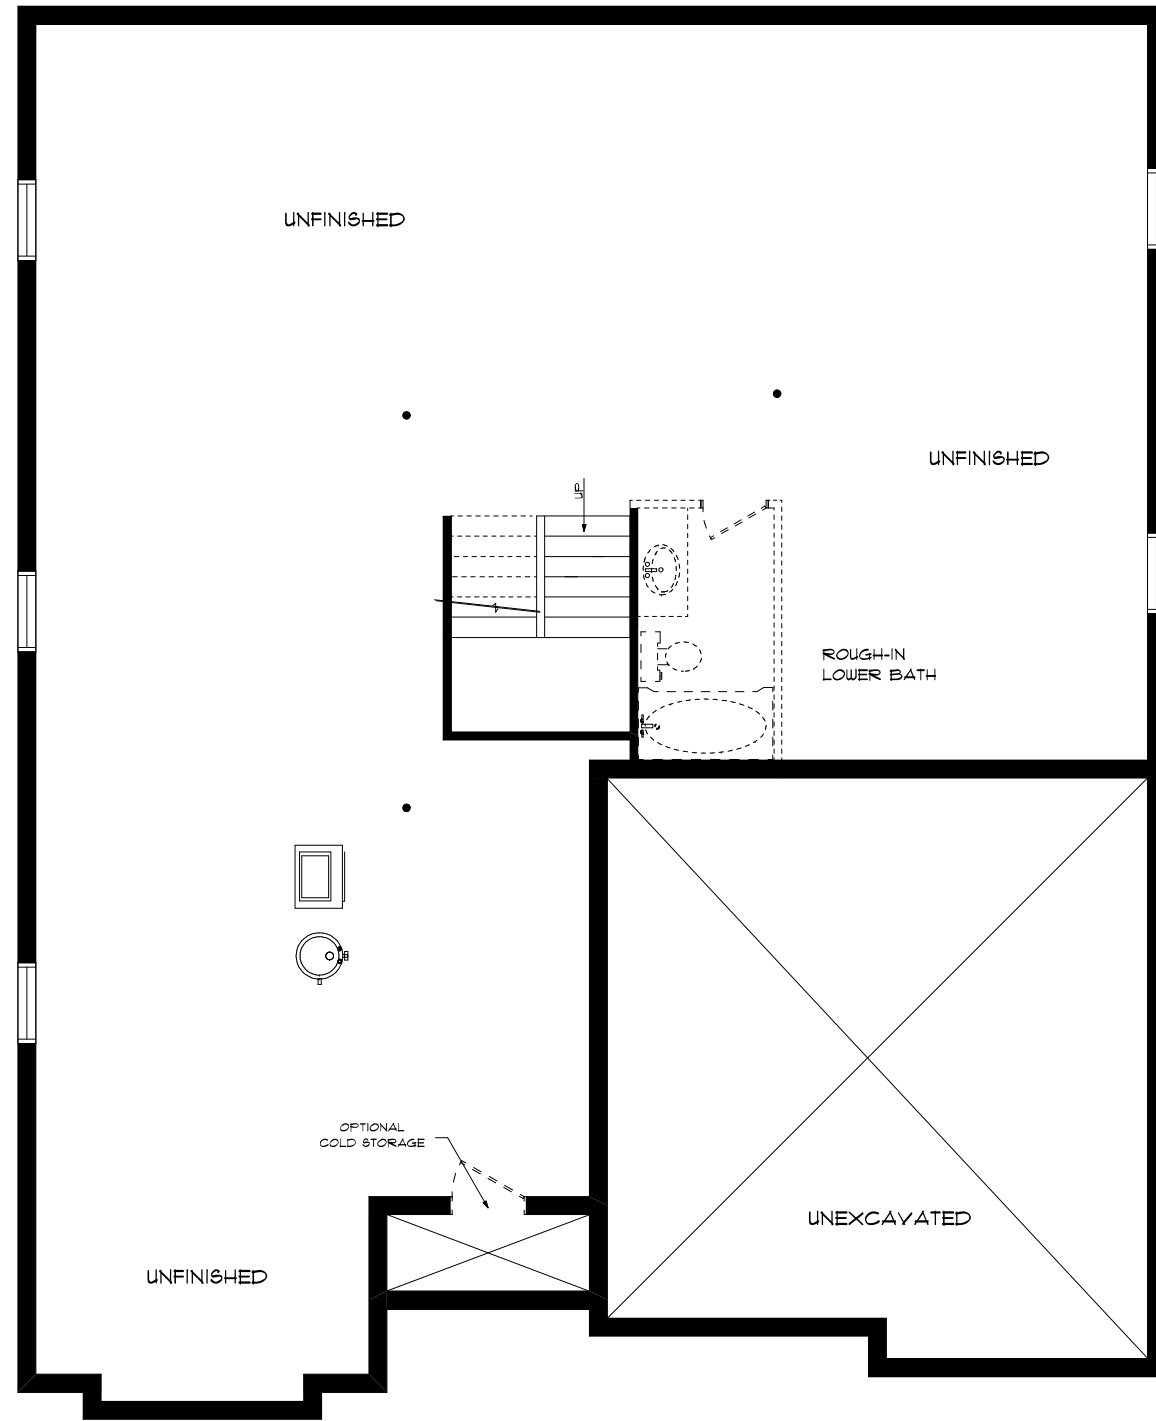

"THE BALMORAL"
IN VICTORIA HARBOUR
1667 SQ.FT.

FRONT ELEVATION

REAR ELEVATION

"THE BALMORAL"

IN VICTORIA HARBOUR

1667 SQ.FT.

FOUNDATION PLAN

FIRST FLOOR PLAN