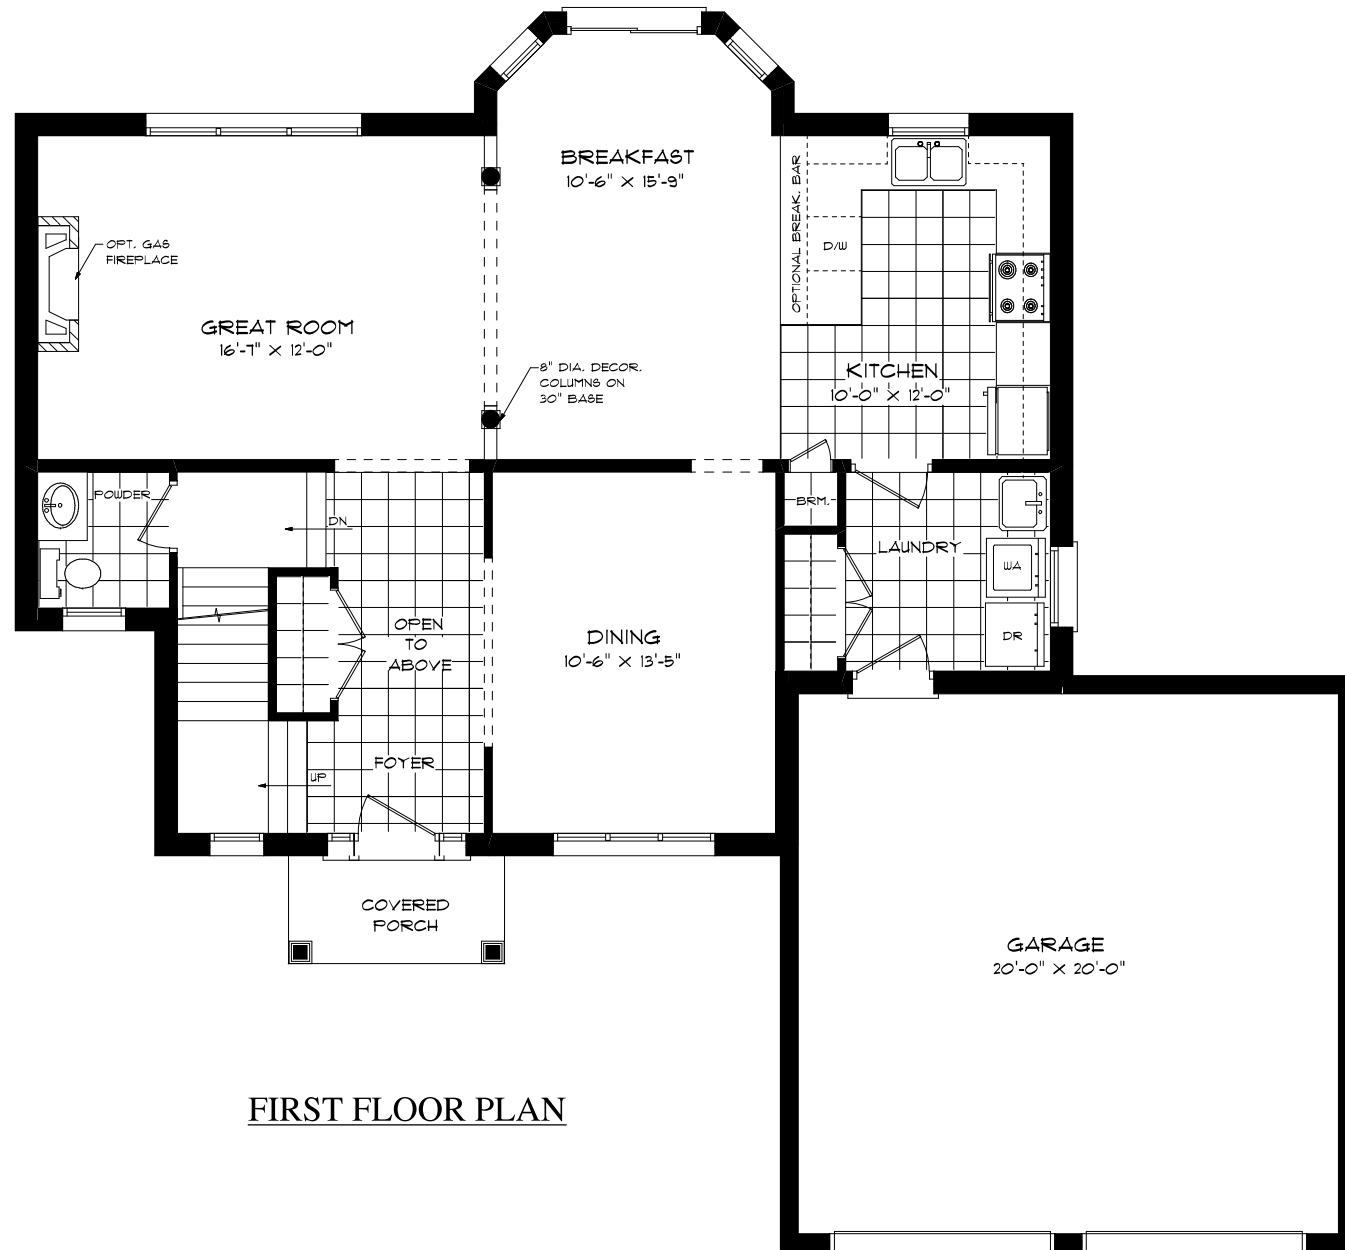

"THE APPLEBY II"
IN VICTORIA HARBOUR
1911 SQ.FT.

FRONT ELEVATION

REAR ELEVATION

SEELEY
HOMES
CUSTOM HOMES BY SEELEY

"THE APPLEBY II" IN VICTORIA HARBOUR 1911 SQ.FT.

FIRST FLOOR PLAN

SECOND FLOOR PLAN

FOUNDATION PLAN