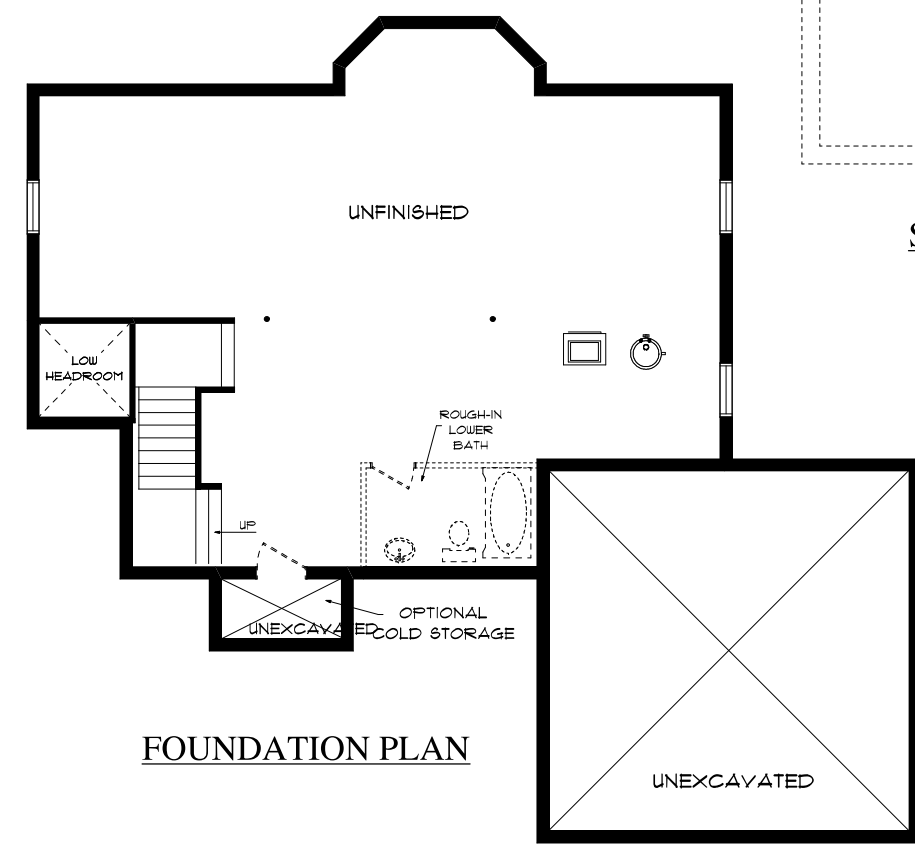

"THE APPLEBY II"
IN VICTORIA HARBOUR
1911 SQ.FT.

FRONT ELEVATION

REAR ELEVATION

SEELEY
HOMES
CUSTOM HOMES BY SEELEY

"THE APPLEBY II" IN VICTORIA HARBOUR 1911 SQ.FT.

FIRST FLOOR PLAN

SECOND FLOOR PLAN

FOUNDATION PLAN