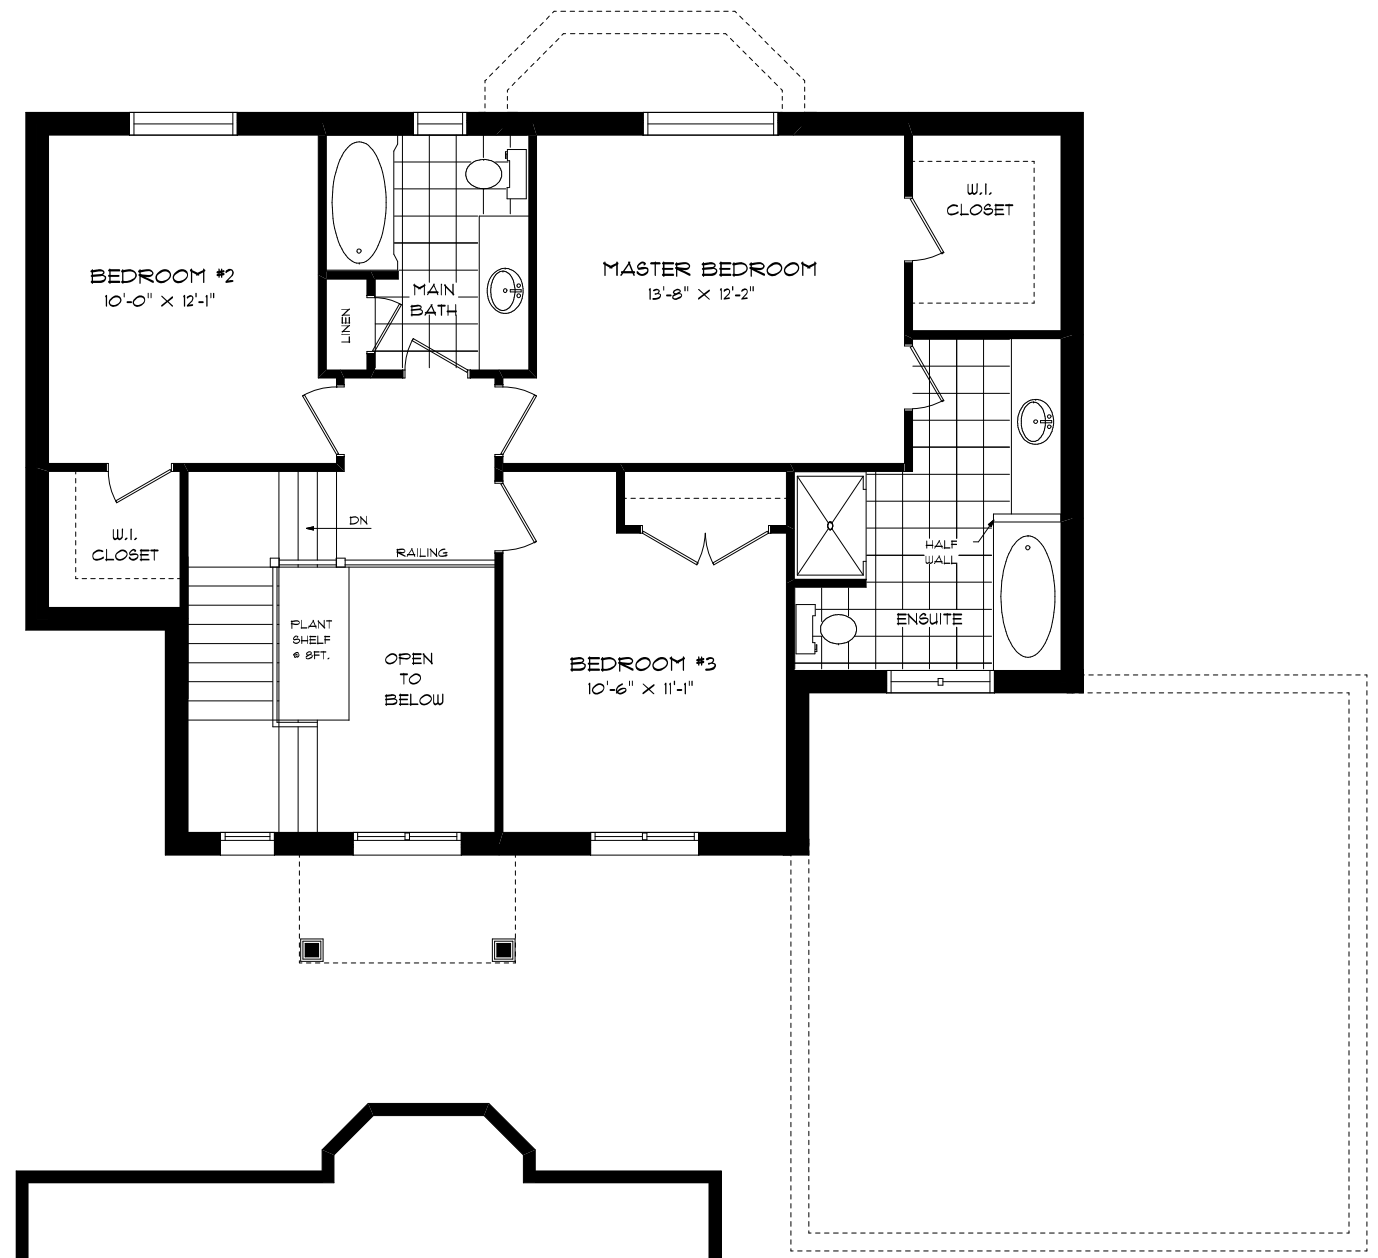

"THE APPLEBY II"
IN VICTORIA HARBOUR
1911 SQ.FT.

FRONT ELEVATION

REAR ELEVATION

SEELEY
HOMES
CUSTOM HOMES BY SEELEY

"THE APPLEBY II" IN VICTORIA HARBOUR 1911 SQ.FT.

FIRST FLOOR PLAN

SECOND FLOOR PLAN

FOUNDATION PLAN