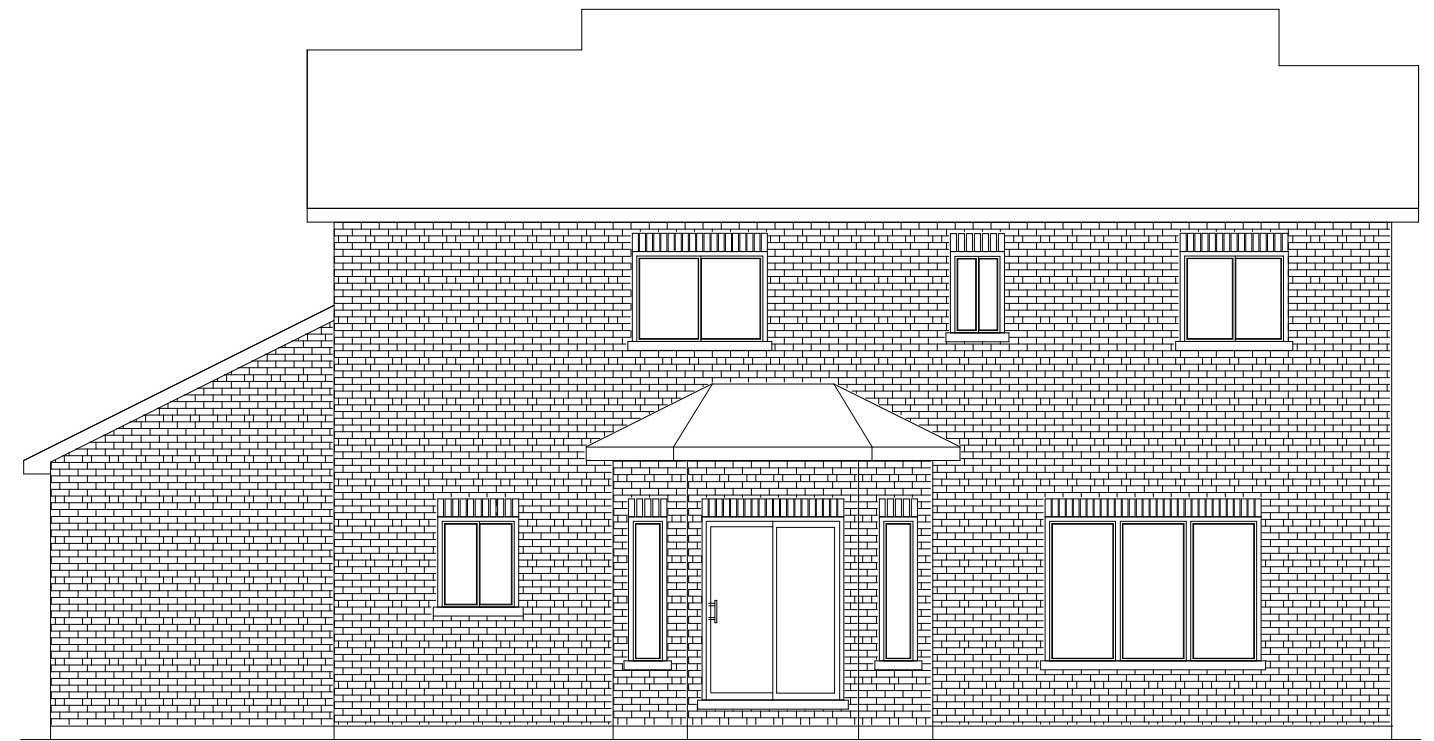

"THE APPLEBY II"
IN VICTORIA HARBOUR
1911 SQ.FT.

FRONT ELEVATION

REAR ELEVATION

SEELEY
HOMES
CUSTOM HOMES BY SEELEY

"THE APPLEBY II" IN VICTORIA HARBOUR 1911 SQ.FT.

FIRST FLOOR PLAN

SECOND FLOOR PLAN

FOUNDATION PLAN