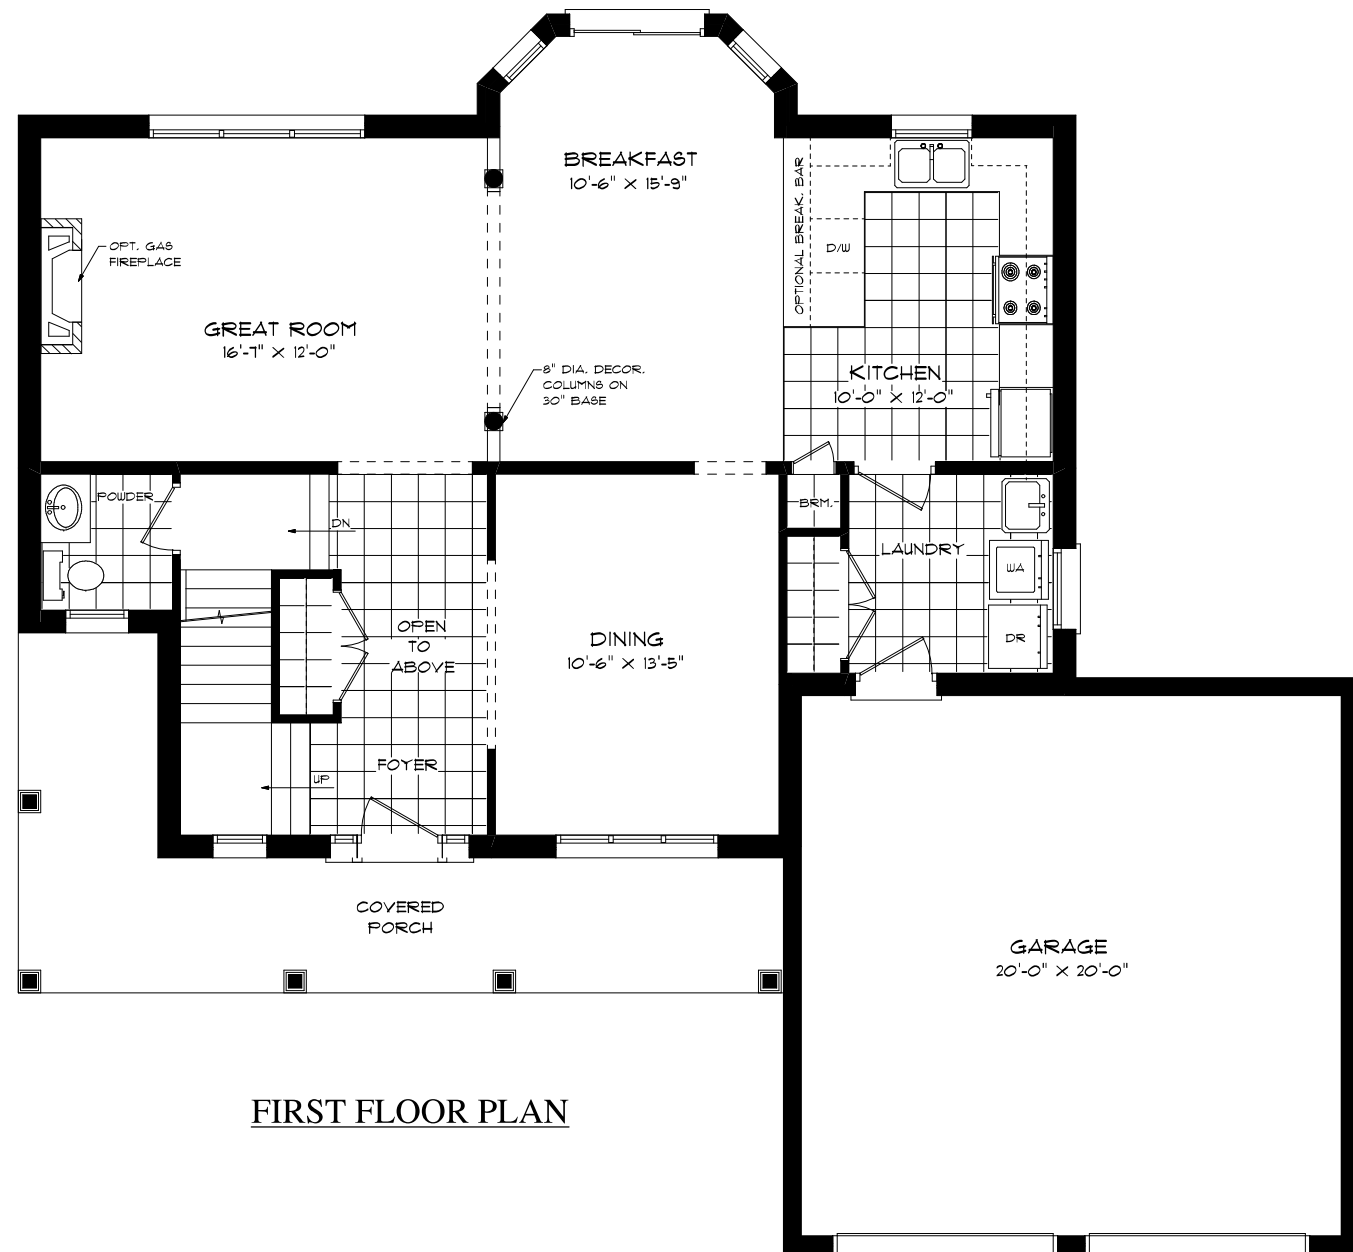

"THE APPLEBY"
IN VICTORIA HARBOUR
1911 SQ.FT.

FRONT ELEVATION

REAR ELEVATION

"THE APPLEBY"

IN VICTORIA HARBOUR
1911 SQ.FT.

FIRST FLOOR PLAN

SECOND FLOOR PLAN

FOUNDATION PLAN