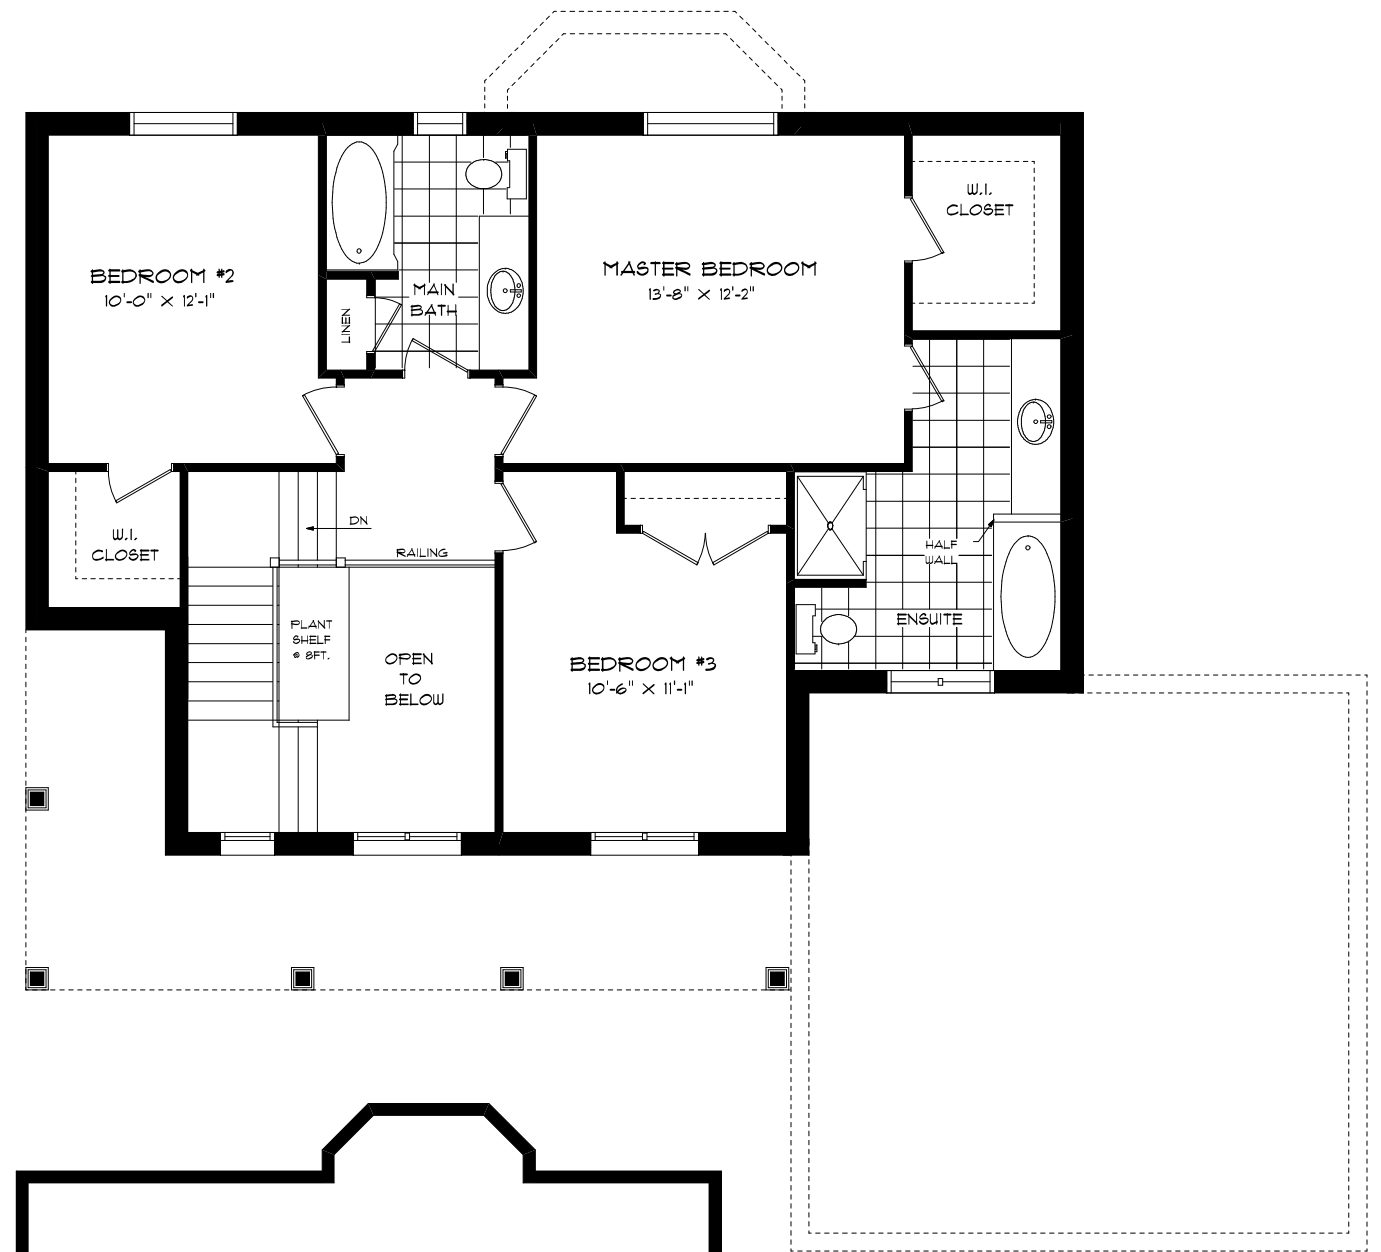

"THE APPLEBY"
IN VICTORIA HARBOUR
1911 SQ.FT.

FRONT ELEVATION

REAR ELEVATION

"THE APPLEBY"

IN VICTORIA HARBOUR
1911 SQ.FT.

FIRST FLOOR PLAN

SECOND FLOOR PLAN

FOUNDATION PLAN